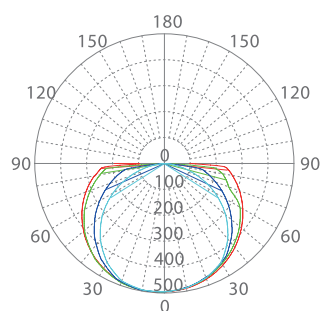

RÉGUAS T5 PRO

As luminárias Pro T5 da Aronlight estão equipadas com chips led de alta eficiência (110LM/W). O difusor de puro policarbonato emite uma luz uniforme e difusa que criando um ambiente agradável. É possível conectar até 15 metros e os acessórios de conexão vêm já incluídos na luminária.

The Aronlight Pro T5 luminaires are equipped with high efficiency led chips (110LM/W). The pure polycarbonate diffuser emits an uniform and diffused light that creates a pleasant environment. It is possible to connect up to 15 meters and the connection accessories are already included in the luminaire.

Las luminarias Aronlight Pro T5 están equipadas con chips LED de alta eficiencia (110LM/W). El difusor de policarbonato puro emite una luz uniforme y difusa que crea un ambiente agradable. Es posible conectar hasta 15 metros y los accesorios de conexión ya están incluidos en la luminaria.