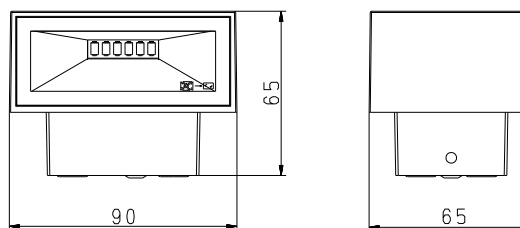

TECHNICAL DRAWING