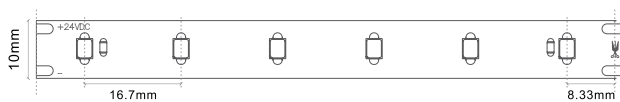

IP20

CRI >94

LM-80 10.000H

14.4W/MT IP20 24V

POWER	14.4W / MT	14.4W / MT	14.4W / MT
CCT	2700K	4000K	6500K
IP	IP20	IP20	IP20
VOLTAGE	24V	24V	24V
LED	SMD 2835	SMD 2835	SMD 2835
PF	≥0.95	≥0.95	≥0.95
CRI	≥0.94	≥0.94	≥0.94
LED / MT	60	60	60
FLUX	990Lm / mt	1050Lm / mt	1100Lm / mt
WIDTH	10mm	10mm	10mm
LENGHT	5 meters	5 meters	5 meters
SKU	ILAR-00620	ILAR-00621	ILAR-00622

BEAM ANGLE

14.4W/MT IP65 24V

IP65

CRI >94

LM-80 10.000H

POWER	14.4W / MT	14.4W / MT	14.4W / MT
CCT	2700K	4000K	6500K
IP	IP65	IP65	IP65
VOLTAGE	24V	24V	24V
LED	SMD 2835	SMD 2835	SMD 2835
PF	≥0.95	≥0.95	≥0.95
CRI	≥0.94	≥0.94	≥0.94
LED / MT	60	60	60
FLUX	792Lm / mt	840Lm / mt	880Lm / mt
WIDTH	10mm	10mm	10mm
LENGHT	5 meters	5 meters	5 meters
SKU	ILAR-00623	ILAR-00624	ILAR-00625

BEAM ANGLE

INSTALLATION

RECOMMENDED ACCESSORIES