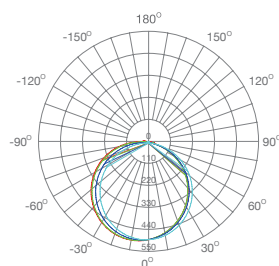

MYLA

SANAN LED ALUMINIUM+PC

Armadura LED, com potência de 48W e proteção IP44, ideal para cozinhas e espaços interiores onde a elegância e a luminosidade sejam fatores importantes na criação de um melhor ambiente.

48W LED Batten with IP44 protection, ideal for kitchens and interior spaces where elegance and lumiance are important factors in creating a better space.

Armadura LED de 48W com proteção de IP44, ideal para cocinas y espacios interiores donde la elegancia y la iluminación son factores importantes para crear un mejor espacio.

WATTS	48W
CCT	4000K
TOTAL LUMINOUS FLUX	3850lm
LUMINOUS EFFICACY	80lm/w
BEAM ANGLE	120°
CRI	≥80
IP	IP44
VOLTAGE	220-240V
SIZE	1191x148.5x52.5mm
CUT-OUT	-
PROTECTION CLASS	Class II
PROTECTION CLASS IK	IK06
POWER FACTOR	≥0.9
NOMINAL LIFETIME	25.000H
STARTING TIME 100% ON	0.0001s
ON/OFF CYCLES	50.000
ENERGY LABEL	A+
LED BRAND	Sanan
DRIVER BRAND	Aronlight
MOUNTING TYPE	Surface
BODY MATERIAL	Aluminium/PC
COLOR	White
BODY SHAPE	Linear
BOX QUANTITY	5 pcs/carton
GROSS WEIGHT	-
SKU	ILAR-00871

TECHNICAL DRAWING

BEAM ANGLE