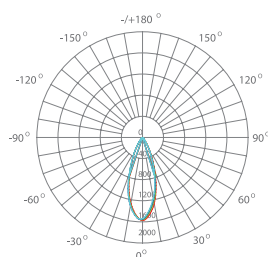

ONE

Design fino e compacto com altura de 3cm, perfeitamente adequado para a instalação em tetos baixos. Proteção frontal em IP65, adequado para ambientes húmidos. O dissipador de calor em forma de T aumenta muito a área de radiação e melhora a eficiência de resfriamento. A luminária é rotativa de 0 a 30 graus na direção horizontal, o que pode expandir a área de iluminação.

LED recessed downlight adopts super slim and compact design, perfectly suitable for the narrow ceiling installation. IP65 rating front cover design, suitable for damp environment. T-shape heat sink greatly increases the radiation area and improves cooling efficiency. The fitting could be rotated from 0-30 degree in horizontal direction, which can expand the illumination area.

El downlight empotrable LED adopta un diseño súper delgado y compacto, perfectamente adecuado para la instalación en techos estrechos. Diseño de cubierta frontal con clasificación IP65, adecuado para entornos húmedos. El dissipador de calor en forma de T aumenta en gran medida el área de radiación y mejora la eficiencia de enfriamiento. El downlight se puede girar de 0 a 30 grados en dirección horizontal, lo que puede expandir el área de iluminación.

WATTS	8W
CCT	3000K
TOTAL LUMINOUS FLUX	815lm
LUMINOUS EFFICACY	101lm/w
BEAM ANGLE	60°
CRI	≥80
IP	IP65
VOLTAGE	200-240V 50Hz
SIZE	Ø80x30mm
CUT-OUT	Ø66mm
PROTECTION CLASS	Class II
PROTECTION CLASS IK	-
POWER FACTOR	≥0.9
NOMINAL LIFETIME	50.000H
STARTING TIME 100% ON	0.0001s
ON/OFF CYCLES	100.000
ENERGY LABEL	A+
LED BRAND	CREE LED
DRIVER BRAND	Aronlight
MOUNTING TYPE	Recessed
BODY MATERIAL	Aluminium
COLOR	White RAL9016
BODY SHAPE	Round
BOX QUANTITY	50 pcs/carton
GROSS WEIGHT	15kg
SKU	ILAR-01027

TECHNICAL DRAWING

BEAM ANGLE