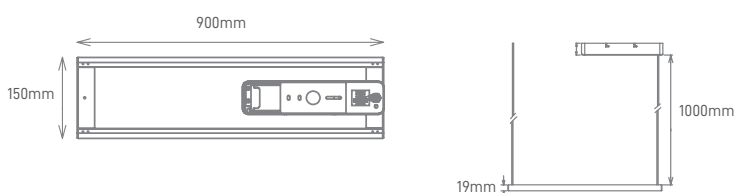

TECHNICAL DRAWING