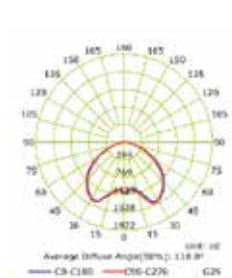

OUTDOOR

ILUMINAÇÃO DE RUA | STREET LIGHT | ILUMINACIÓN VIAL

URBAN DESIGN ECO

STREET LIGHT

Luminária de jardim com design minimalista e produzido com materiais de grande longevidade. Disponível em várias potências. Ideal para jardins, parques ou passeios de rua.

Garden lamp with minimalist design and produced with materials of great longevity. Available in several powers. Ideal for gardens, parks or street walks.

Lámpara de jardín de diseño minimalista y producida con materiales de gran longevidad. Disponible en varias potencias. Ideal para jardines, parques o paseos por la calle.