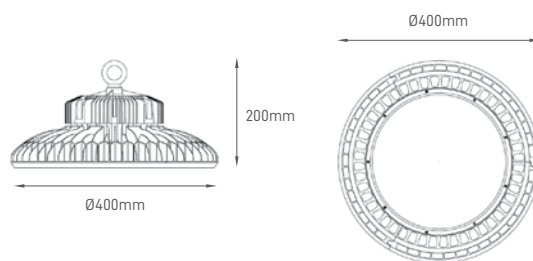

IP65 PREMIUM UFO

- 4 YEARS WARRANTY
- DIM 1-10V
- LED CHIP EPISTAR
- SOSEN DRIVER
- IP65

Uma nova Linha de Campânulas IP65 profissional. **GARANTIA DE 4 ANOS. DRIVER SOSEN, CHIP LED EPISTAR** com possibilidade de diferentes acessórios de ângulo de luz.

New IP65 Premium UFO line, 4 year warranty, Sosen Driver, Epistar Led Chips with possibility of different beam angle accessories.

Una nueva Línea de Campanas IP65 profesional, garantía de 4 años. Driver Sosen. Chip Led Epistar con posibilidad de diferentes accesorios de ángulo de luz.

WATTS	100W	150W	200W
CCT	5000K	5000K	5000K
TOTAL LUMINOUS FLUX	13500lm	20250lm	27000lm
LUMINOUS EFFICACY	135lm/w	135lm/w	135lm/w
BEAM ANGLE	110°	110°	110°
CRI	≥80	≥80	≥80
IP	IP65	IP65	IP65
VOLTAGE	110-240V	110-240V	110-240V
DIMMING	1-10V	1-10V	1-10V
SIZE	Ø298mm	Ø298mm	Ø360mm
CUT-OUT	-	-	-
PROTECTION CLASS	Class II	Class II	Class II
PROTECTION CLASS IK	IK08	IK08	IK08
POWER FACTOR	>0.95	>0.95	>0.95
NOMINAL LIFETIME	50000H	50000H	50000H
STARTING TIME 100% ON	0.0001s	0.0001s	0.0001s
ON/OFF CYCLES	100.000	100.000	100.000
ENERGY LABEL	A+	A+	A+
LED BRAND	EPISTAR	EPISTAR	EPISTAR
DRIVER BRAND	Sosen	Sosen	Sosen
MOUNTING TYPE	Suspended	Suspended	Suspended
BODY MATERIAL	Aluminium	Aluminium	Aluminium
COLOR	Black	Black	Black
BODY SHAPE	Round	Round	Round
BOX QUANTITY	1 pc/carton	1 pc/carton	1 pc/carton
GROSS WEIGHT	-	-	-
SKU	ILAR-00806	ILAR-00753	ILAR-00807

MODEL 100-150WATTS