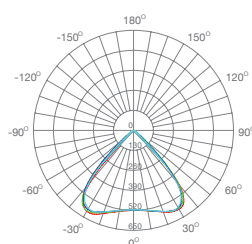

JAZ SQUARE

Painel de encastrar quadrado com design ultra fino, elevado nível de proteção (IP54), elevada eficiência (110Lm/W) e um nível de encadeamento muito baixo (UGR <16). É indicado para uma utilização profissional ou ambientes onde o esforço ocular seja elevado (escolas, hospitais, etc.)

Ultra thin square downlight design, with high protection level (IP54), high efficiency (110Lm/W) and a very low glaring level (UGR <16). It is recommended for professional use or environments where the level of eye strain is high (schools, hospitals, etc.)

Downlight cuadrado con diseño ultra fino, con alto nivel de protección (IP54), alta eficiencia (110Lm/W) y un nivel muy bajo de deslumbramiento (UGR <16). Se recomienda para uso profesional o en entornos donde el nivel de fatiga visual es alto (escuelas, hospitales, etc.)

WATTS	18W	25W
CCT	4000k	4000k
TOTAL LUMINOUS FLUX	2000lm	2900lm
LUMINOUS EFFICACY	111lm/w	111lm/w
BEAM ANGLE	90°	90°
CRI	≥80	≥80
IP	IP54	IP54
VOLTAGE	AC100-277V	AC100-277V
SIZE	190x190x40mm	228x228x40mm
CUT-OUT	160mm	200mm
PROTECTION CLASS	Class I	Class I
PROTECTION CLASS IK	-	-
POWER FACTOR	≥0.9	≥0.9
NOMINAL LIFETIME	50.000H	50.000H
STARTING TIME 100% ON	0.0001s	0.0001s
ON/OFF CYCLES	100.000	100.000
ENERGY LABEL	A+	A+
LED BRAND	Sanan	Sanan
DRIVER BRAND	Aronlight	Aronlight
MOUNTING TYPE	Recessed	Recessed
BODY MATERIAL	Aluminium+PC	Aluminium+PC
COLOR	White RAL9016	White RAL9016
BODY SHAPE	Square	Square
BOX QUANTITY	24 pcs/carton	24 pcs/carton
GROSS WEIGHT	16.54kg	17.8kg
SKU	ILAR-00684	ILAR-00687

TECHNICAL DRAWING

BEAM ANGLE

BEAM ANGLE