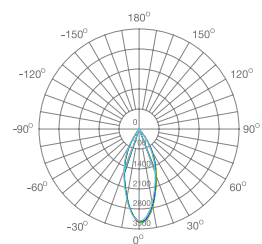

INTERIOR

SUSPENSO | SUSPENDED | COLGANTES

PASCAL

Luminária de ótima combinação estética e funcional, com uma excelente reprodução cromática (CRI >90) e elevada eficiência (CREE LED 100LM/W). O corpo de alumínio antioxidado e a ótima distribuição de luz fazem dela perfeita para um ambiente vivo e harmonioso.

Luminaire with an optimal combination of aesthetics and functionality, with excellent color rendering performance (CRI >90) and high efficiency (CREE LED 100LM/W). The antioxidant aluminium body and optimum light distribution are perfect to create a lively and harmonious environment.

Luminaire con una combinación perfecta entre estética y funcionalidad, con elevada reproducción cromática (CRI >90) y alta eficiencia (CREE LED 100LM/W). El cuerpo de aluminio antioxidado y la buena distribución de la luz son perfectos para un ambiente con vida y armonioso.