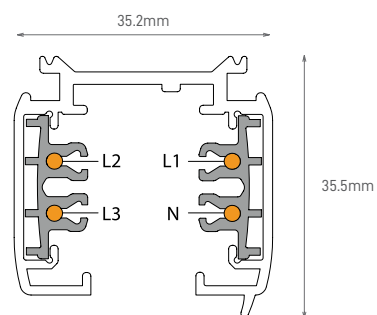

TECHNICAL DRAWING - SURFACE

Size	Color	Voltage	IP	Mounting Type	SKU
1M	White	220-240V	20	Surface	ILAR-00590
2M	White	220-240V	20	Surface	ILAR-00591
1M	Black	220-240V	20	Surface	ILAR-01006
2M	Black	220-240V	20	Surface	ILAR-01007