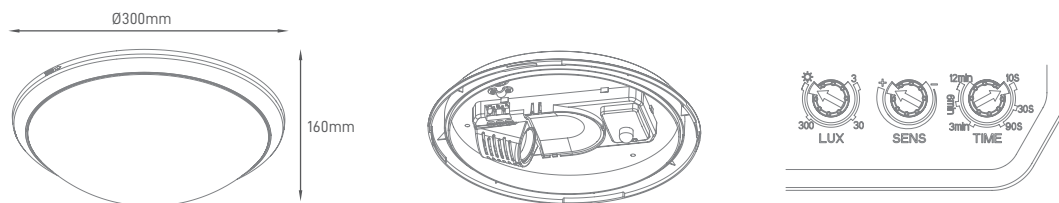

TECHNICAL DRAWING

IP	Deteccion Angle	Rated Load	Deteccion Distance	Delay Time	Ambient Lighting	Installation Height	Dimming	Stand-by Dimming	Stand-by Dimming Level	Deteccion Range	Installation	Type	Size	Cut-out	SKU
IP44	360°	60W (E27)	2-4mts	10s-12min	Sim	2-4mts	Não	Não	Não	Não	Tecto	Micro-ondas	Ø300x160mm	-	ILAR-00123

*Lâmpadas não incluídas / Lamps not included / Lámparas no incluidas.