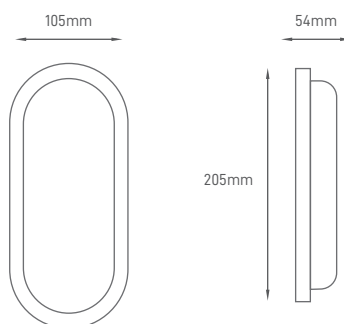

TECHNICAL DRAWING