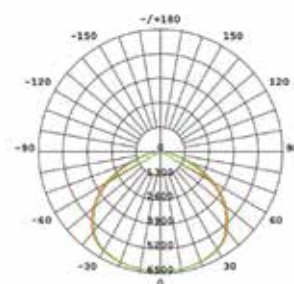

BEAM ANGLE

Disponível em Junho-2021 | Available in June-2021 | Disponible en Junio-2021