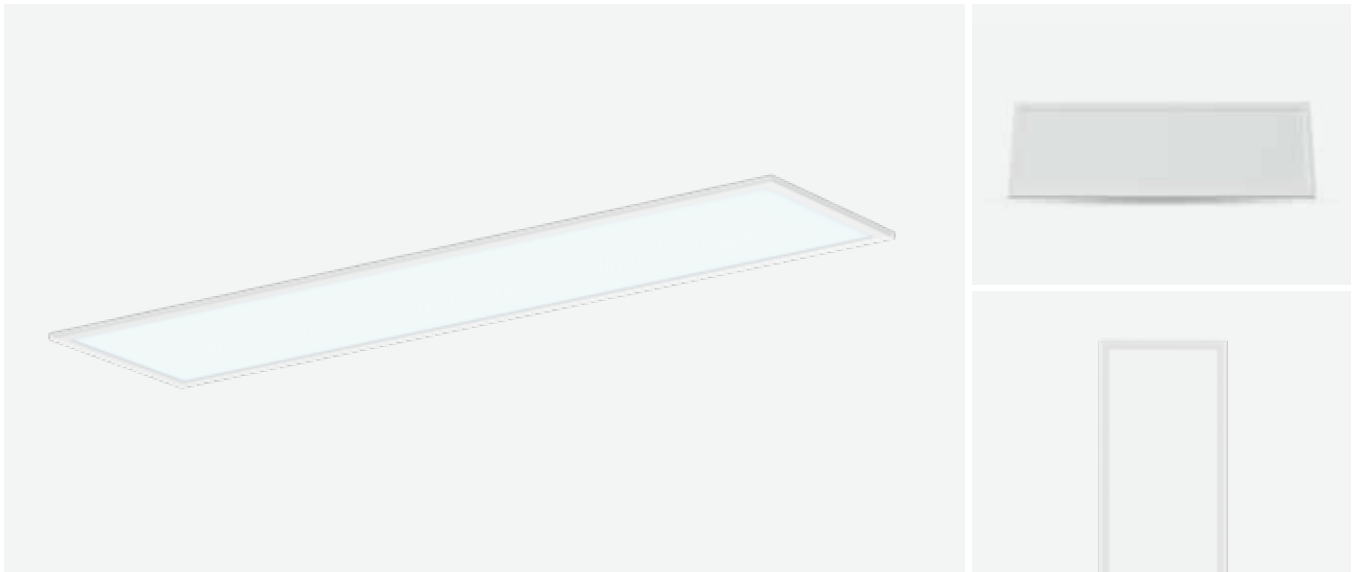

INTERIOR

ENCASTRAR | RECESSED | EMPOTRAR

PAINEL LED PRO 30X120

GREENSO DRIVER   EPISTAR LED   ALUMINIUM   IP40

Panel branco com design discreto, uma combinação perfeita de elegância e simplicidade.

White panel with smooth design, a perfect combination of elegance and simplicity.

Panel blanco de líneas suaves, una perfecta combinación entre elegancia y simplicidad.

WATTS	40W	40W
CCT	4500K	6500K
TOTAL LUMINOUS FLUX	3600lm	3600lm
LUMINOUS EFFICACY	90lm/w	90lm/w
BEAM ANGLE	120°	120°
UGR	<13	<13
CRI	≥80	≥80
IP	IP40	IP40
VOLTAGE	200-240V 50Hz	200-240V 50Hz
SIZE	120x300mm	120x300mm
CUT-OUT	110x200mm	110x200mm
PROTECTION CLASS	Class II	Class II
PROTECTION CLASS IK	-	-
POWER FACTOR	≥0.95	≥0.95
NOMINAL LIFETIME	50.000H	50.000H
STARTING TIME 100% ON	0.0001s	0.0001s
ON/OFF CYCLES	100.000	100.000
ENERGY LABEL	A+	A+
LED BRAND	Epistar	Epistar
DRIVER BRAND	Greenso Driver	Greenso Driver
MOUNTING TYPE	Recessed	Recessed
BODY MATERIAL	Aluminium	Aluminium
COLOR	White	White
BODY SHAPE	Rectangular	Rectangular
BOX QUANTITY	5 pcs/carton	5 pcs/carton
SKU	ILAR-00506	ILAR-00507

RECOMMENDED ACCESSORIES

	DESCRIPTION	SKU
	Kit de Superfície Surface / Superficie 30x120 x 4.4 cm	ILAR-00509
	Kit de Encastrar com Molas Recessed / Empotrado 30 x 120cm	ILAR-00508
	Kit de Suspensão Kit suspended / Suspensión 120 x 30cm	ILAR-00510
	Dimmable Driver 1-10V	ILAR-00496