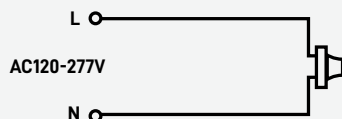

STEP 2

Reconecte o circuito conforme indicado na imagem

Reconnect the circuit as indicated in the picture.

Vuelva a conectar el circuito como se indica en la imagen.