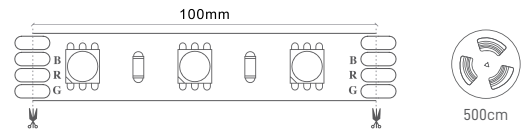

RGB 14.4W IP20 24V

RGB IP20 CRI >94 LM-80 10.000H

POWER	14.4W / MT
CCT	RGB
IP	IP20
VOLTAGE	24V
LED	SMD 5050
PF	≥0.95
CRI	≥0.94
LED / MT	60
FLUX	500Lm / mt
WIDTH	10mm
LENGHT	5 meters
SKU	ILAR-00638

RGB 14.4W IP650 24V

RGB IP20 CRI >94 LM-80 10.000H

POWER	14.4W / MT
CCT	RGB
IP	IP65
VOLTAGE	24V
LED	SMD 5050
PF	≥0.95
CRI	≥0.94
LED / MT	60
FLUX	500Lm / mt
WIDTH	10mm
LENGHT	5 meters
SKU	ILAR-00831

INSTALLATION

RECOMMENDED ACCESSORIES