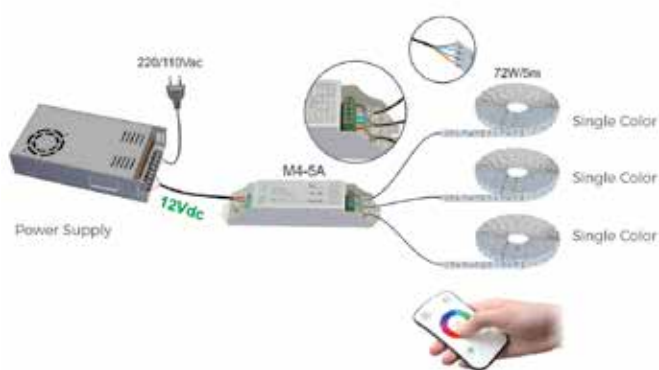

KIT CONTROLADOR RGB

FITA LED RGB

LED STRIP CONTROLLER KIT RGB

KIT CONTROLADOR DE TIRAS RGB

RF WIRELESS

IP20

	WORKING VOLTAGE	WORKING FREQUENCY	REMOTE DISTANCE	WORKING TEMPERATURE	WEIGHT (N.W.)	SKU
REMOTE M3	3VDC (BATTERY CR2032)	433.92MHZ	30M	-30°C-55°C	42G	ILAR-00611

IP20

	INPUT VOLTAGE	CURRENT LOAD	MAX OUTPUT POWER	PROTECTION	WORKING TEMPERATURE	WEIGHT (N.W.)	SKU
CONTROLLER M4-5A	12-24VDC	6A×3CH MAX 18A	(0...72W-144W) x 3CH	SHORT CIRCUIT / OVER-LOAD	-30°C-55°C	125G	ILAR-00611

12V - 0-216W

24V - 0-432W