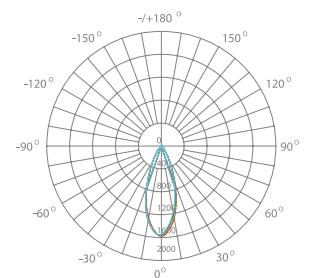

BEAM ANGLE 8W