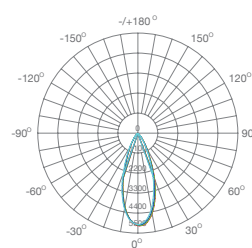

INTERIOR

ENCASTRAR | RECESSED | EMPOTRAR

QUANT DOUBLE

Luminária de design clássico com acabamentos modernos e componentes de alta performance. A rotação de 340°, o difusor inovador de foco central de 36° aliados ao Led CREE de alta eficiência (100LM/W) fazem da linha Quant a escolha ideal para qualquer solução comercial.

Classic design luminaire with modern finishes and high performance components. The 340° rotation, the innovative 36° central focus diffuser coupled with the high efficiency Led CREE (100LM/W) make the Quant line the ideal choice for any commercial solution.

Luminaria de diseño clásico con acabados modernos y componentes de alto rendimiento. La rotación de 340°, el innovador difusor de foco central de 36° junto con el CREE LED de alta eficiencia (100LM/W) hacen de la línea Quant la opción ideal para cualquier solución comercial.

TRIDONIC DRIVER   CREE LED   ALUMINIUM

WATTS	60W - BLACK
CCT	2700K
TOTAL LUMINOUS FLUX	5000lm
LUMINOUS EFFICACY	83lm/w
BEAM ANGLE	36°
CRI	≥80
IP	IP20
VOLTAGE	200-240V 50Hz
SIZE	330x175x110mm
CUT-OUT	310x160mm
PROTECTION CLASS	Class II
PROTECTION CLASS IK	IK06
POWER FACTOR	≥0.9
NOMINAL LIFETIME	50.000H
STARTING TIME 100% ON	0.0001s
ON/OFF CYCLES	100.000
ENERGY LABEL	A+
LED BRAND	CREE
DRIVER BRAND	Tridonic
MOUNTING TYPE	Recessed
BODY MATERIAL	Aluminium
COLOR	Black
BODY SHAPE	Square
BOX QUANTITY	6 pcs/carton
GROSS WEIGHT	14,5kg
SKU	ILAR-00668

TECHNICAL DRAWING

BEAM ANGLE