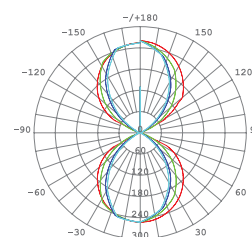

LYRA

Aplique de parede com dupla emissão de Luz e possibilidade de regulação dos ângulos de abertura (0°-110°), permitindo assim, a criação de diferentes geometrias com a reflexão da luz emitida.

Wall-mounted luminaire with double emission of light and possibility of adjustment of the opening angles (0°-110°), thus allowing the creation of different geometries with the reflection of the light emitted.

Aplique de pared con doble emisión de Luz y posibilidad de regulación de los ángulos de apertura (0°-110°), permitiendo así la creación de diferentes geometrias con la reflexión de la luz emitida.

WATTS	10W - WHITE	10W - WHITE	10W - BLACK	10W - BLACK
CCT	2700K	4000K	2700K	4000K
TOTAL LUMINOUS FLUX	750lm	900lm	750lm	900lm
LUMINOUS EFFICACY	75lm/w	90lm/w	75lm/w	90lm/w
BEAM ANGLE	Adjustable 15°-120°	Adjustable 15°-120°	Adjustable 15°-120°	Adjustable 15°-120°
CRI	≥80	≥80	≥80	≥80
IP	IP65	IP65	IP65	IP65
VOLTAGE	100-240V 50Hz	100-240V 50Hz	100-240V 50Hz	100-240V 50Hz
SIZE	120 x 96.8 x 100mm	120 x 96.8 x 100mm	120 x 96.8 x 100mm	120 x 96.8 x 100mm
CUT-OUT	-	-	-	-
PROTECTION CLASS	Class I	Class I	Class I	Class I
PROTECTION CLASS IK	IK06	IK06	IK06	IK06
POWER FACTOR	≥0.9	≥0.9	≥0.9	≥0.9
NOMINAL LIFETIME	50.000H	50.000H	50.000H	50.000H
STARTING TIME 100% ON	0.0001s	0.0001s	0.0001s	0.0001s
ON/OFF CYCLES	100.000	100.000	100.000	100.000
ENERGY LABEL	A+	A+	A+	A+
LED BRAND	Sanan	Sanan	Sanan	Sanan
DRIVER BRAND	Aronlight	Aronlight	Aronlight	Aronlight
MOUNTING TYPE	Wall Mount	Wall Mount	Wall Mount	Wall Mount
BODY MATERIAL	Aluminium	Aluminium	Aluminium	Aluminium
COLOR	WHITE	WHITE	BLACK	BLACK
BODY SHAPE	-	-	-	-
BOX QUANTITY	18 pcs/carton	18 pcs/carton	18 pcs/carton	18 pcs/carton
GROSS WEIGHT	13.58kg	13.58kg	13.58kg	13.58kg
SKU	ILAR-00769	ILAR-00861	ILAR-00860	ILAR-00770