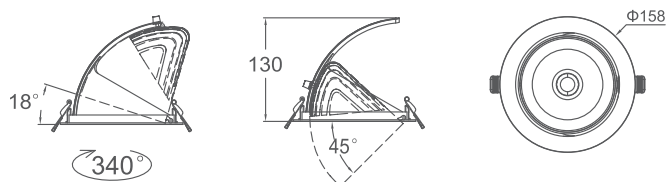

TECHNICAL DRAWING