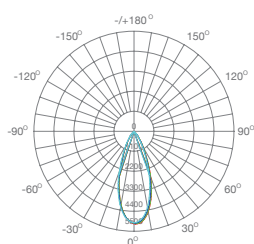

QUANT ONE

Luminária de design clássico com acabamentos modernos e componentes de alta performance. A rotação de 340°, o difusor inovador de foco central de 36° aliados ao Led CREE de alta eficiência (100LM/W) fazem da linha Quant a escolha ideal para qualquer solução comercial.

Classic design luminaire with modern finishes and high performance components. The 340° rotation, the innovative 36° central focus diffuser coupled with the high efficiency CREE LED (100LM/W) make the Quant line the ideal choice for any commercial solution.

Luminaria de diseño clásico con acabados modernos y componentes de alto rendimiento. La rotación de 340°, el innovador difusor de foco central de 36° junto con el Led CREE de alta eficiencia (100LM/W) hacen de la línea Quant la opción ideal para cualquier solución comercial.

WATTS	30W - WHITE
CCT	2700K
TOTAL LUMINOUS FLUX	2650lm
LUMINOUS EFFICACY	88lm/w
BEAM ANGLE	36°
CRI	≥80
IP	IP20
VOLTAGE	200-240V 50Hz
SIZE	175x175x110mm
CUT-OUT	160x160mm
PROTECTION CLASS	Class II
PROTECTION CLASS IK	IK06
POWER FACTOR	≥0.9
NOMINAL LIFETIME	50.000H
STARTING TIME 100% ON	0.0001s
ON/OFF CYCLES	100.000
ENERGY LABEL	A+
LED BRAND	CREE
DRIVER BRAND	Tridonic
MOUNTING TYPE	Recessed
BODY MATERIAL	Aluminium
COLOR	White
BODY SHAPE	Square
BOX QUANTITY	12 pcs/carton
GROSS WEIGHT	15.8kg
SKU	ILAR-00676

TECHNICAL DRAWING

BEAM ANGLE