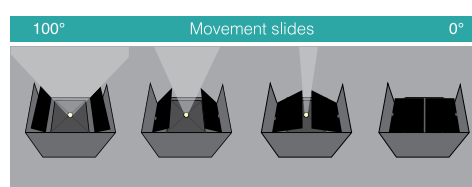

MOVEMENT SLIDES