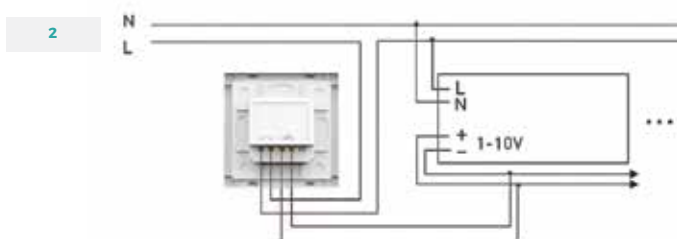

WIRING DIAGRAM OPTIONS