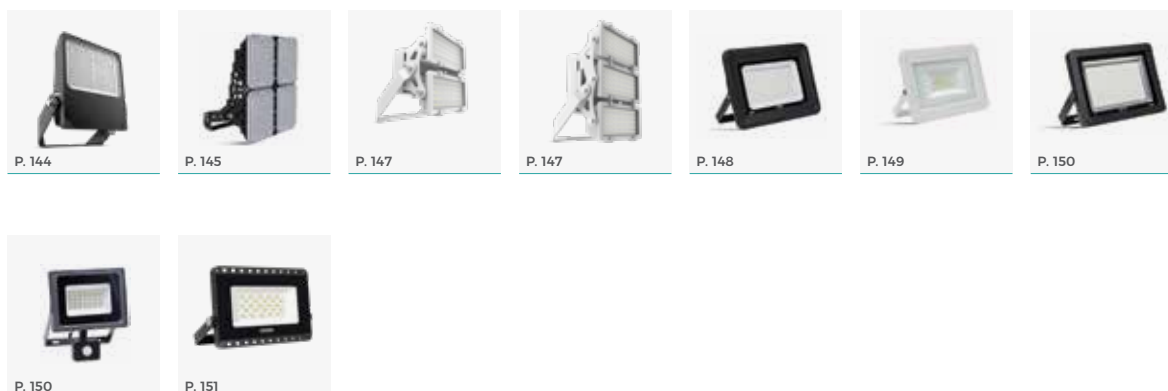

OUTDOOR

PROJETORES | FLOODLIGHT | PROYECTORES