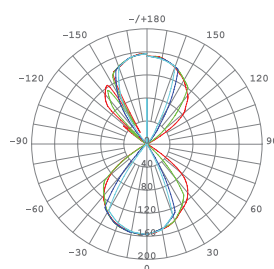

OUTDOOR

EXTERIOR | OUTDOOR | EXTERIOR

TAKO

DIE-CASTING ALUMINIUM LED CREE IP54

Luminária exterior de parede com design moderno, chips LED de elevada reprodução, alumínio de fundição injetada, elevados níveis de proteção (IP54 e IK06) e forte resistência à corrosão. Emite luz em duas direcções: para cima (5W) e para baixo (5W).

Exterior wall luminaire with a modern design, high-reproduction LED chips, die-cast aluminum, high levels of protection (IP54 and IK06) and strong corrosion resistance. Emits light in two directions: up (5W) and down (5W).

Lámpara de pared exterior de diseño moderno, chips LED de alta reproducción, aluminio fundido a presión, altos niveles de protección (IP54 e IK06) y gran resistencia a la corrosión. Emite luz en dos direcciones: arriba (5W) y abajo (5W).

WATTS	2X 5W	2X 5W
CCT	3000K	3000K
TOTAL LUMINOUS FLUX	600lm	600lm
LUMINOUS EFFICACY	-	-
BEAM ANGLE	104°	104°
CRI	≥80	≥80
IP	IP54	IP54
VOLTAGE	220-240V	220-240V
SIZE	145x130x45mm	145x130x45mm
CUT-OUT	-	-
PROTECTION CLASS	Class I	Class I
PROTECTION CLASS IK	-	-
POWER FACTOR	-	-
NOMINAL LIFETIME	30000H	30000H
STARTING TIME 100% ON	-	-
ON/OFF CYCLES	-	-
ENERGY LABEL	A+	A+
LED BRAND	LED CREE	LED CREE
DRIVER BRAND	-	-
MOUNTING TYPE	Surface	Surface
BODY MATERIAL	Die-casting aluminium	Die-casting aluminium
COLOR	Black	White
BODY SHAPE	-	-
BOX QUANTITY	20 pcs / carton	20 pcs / carton
GROSS WEIGHT	-	-
SKU	ILAR-00963	ILAR-00964

TECHNICAL DRAWING

BEAM ANGLE