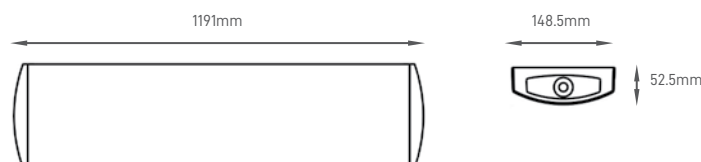

TECHNICAL DRAWING