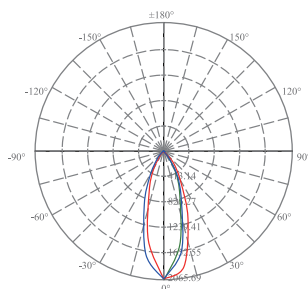

### RECOMMENDED ACCESSORIES

DESCRIPTION	SKU
ESPIGÃO JARDIM GARDEN SPIKE JARDÍN	ILAR-00892
SIZE: Ø40 X 165MM	