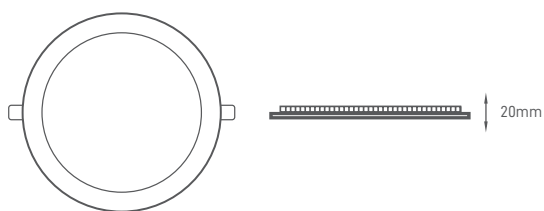

SIZE

RECOMMENDED ACCESSORIES

	DESCRIPTION	SKU
	Emergency Kit	ILAR-00617
	Dimmable Driver 1-10V 2-12W	ILAR-00729
	Dimmable Driver 1-10V 8-18W	ILAR-00728