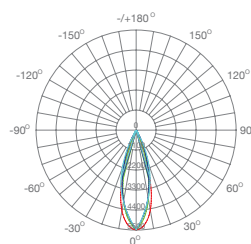

BEAM ANGLE

RECOMMENDED ACCESSORIES

DESCRIPTION	SKU
Lente Serie Prado D85 24°	ILAR-0063
Lente Serie Prado D85 38°	ILAR-00604