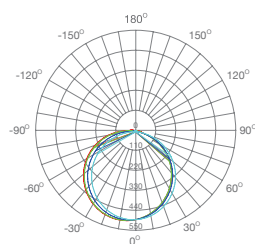

BEAM ANGLE

RECOMMENDED ACCESSORIES

DESCRIPTION	SKU
Kit de Suspensão Pendant Kit Kit de Suspensión	ILAR-00713