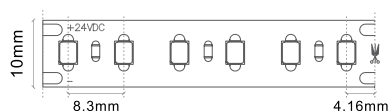

INSTALLATION

3M 3M 3M 3M

Stick-on