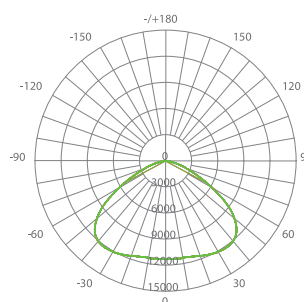

BEAM ANGLE

Disponível em Junho-2021 | Available in June-2021 | Disponible en Junio-2021