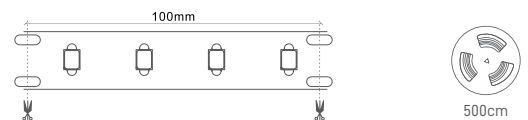

IP20

CRI >94

LM-80 10.000H

14.4W/MT IP20 24V

POWER	14.4W / MT	14.4W / MT	14.4W / MT
CCT	2700K	4000K	6500K
IP	IP20	IP20	IP20
VOLTAGE	24V	24V	24V
LED	SMD 2835	SMD 2835	SMD 2835
PF	≥0.95	≥0.95	≥0.95
CRI	≥0.94	≥0.94	≥0.94
LED / MT	60	60	60
FLUX	990Lm / mt	1050Lm / mt	1100Lm / mt
WIDTH	10mm	10mm	10mm
LENGHT	5 meters	5 meters	5 meters
SKU	ILAR-00620	ILAR-00621	ILAR-00622

BEAM ANGLE

14.4W/MT IP65 24V

IP65

CRI >94

LM-80 10.000H

POWER	14.4W / MT	14.4W / MT	14.4W / MT
CCT	2700K	4000K	6500K
IP	IP65	IP65	IP65
VOLTAGE	24V	24V	24V
LED	SMD 2835	SMD 2835	SMD 2835
PF	≥0.95	≥0.95	≥0.95
CRI	≥0.94	≥0.94	≥0.94
LED / MT	60	60	60
FLUX	792Lm / mt	840Lm / mt	880Lm / mt
WIDTH	10mm	10mm	10mm
LENGHT	5 meters	5 meters	5 meters
SKU	ILAR-00623	ILAR-00624	ILAR-00625

BEAM ANGLE

INSTALLATION

RECOMMENDED ACCESSORIES