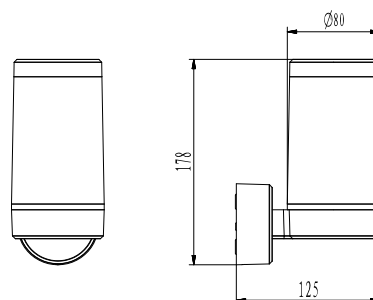

TECHNICAL DRAWING