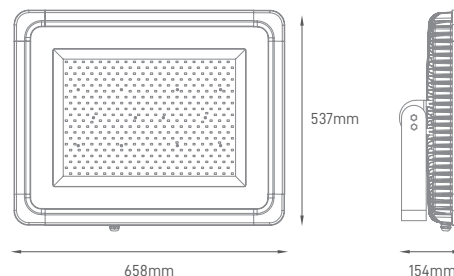

TECHNICAL DRAWING 400W