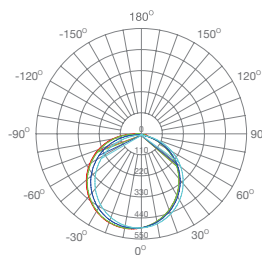

BEAM ANGLE

RECOMMENDED ACCESSORIES

DESCRIPTION	SKU
Kit de Suspensão Pendant Kit Kit de Suspensión	ILAR-00713