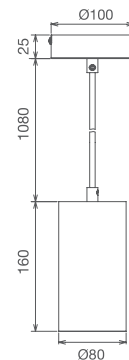

TECHNICAL DRAWING