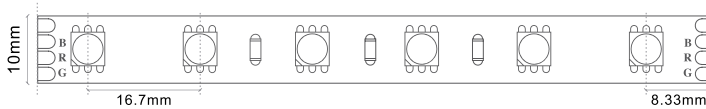

RGB 14.4W IP20 24V

RGB IP20 CRI >94 LM-80 10.000H

POWER	14.4W / MT
CCT	RGB
IP	IP20
VOLTAGE	24V
LED	SMD 5050
PF	≥0.95
CRI	≥0.94
LED / MT	60
FLUX	500Lm / mt
WIDTH	10mm
LENGHT	5 meters
SKU	ILAR-00638

RGB 14.4W IP650 24V

RGB IP20 CRI >94 LM-80 10.000H

POWER	14.4W / MT
CCT	RGB
IP	IP65
VOLTAGE	24V
LED	SMD 5050
PF	≥0.95
CRI	≥0.94
LED / MT	60
FLUX	500Lm / mt
WIDTH	10mm
LENGHT	5 meters
SKU	ILAR-00831

INSTALLATION

RECOMMENDED ACCESSORIES