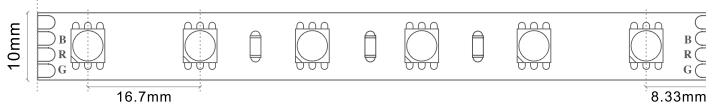

RGB 14.4W IP20 24V

RGB IP20 CRI >94 LM-80 10.000H

POWER	14.4W / MT
CCT	RGB
IP	IP20
VOLTAGE	24V
LED	SMD 5050
PF	≥0.95
CRI	≥0.94
LED / MT	60
FLUX	500Lm / mt
WIDTH	10mm
LENGHT	5 meters
SKU	ILAR-00638

RGB 14.4W IP650 24V

RGB IP20 CRI >94 LM-80 10.000H

POWER	14.4W / MT
CCT	RGB
IP	IP65
VOLTAGE	24V
LED	SMD 5050
PF	≥0.95
CRI	≥0.94
LED / MT	60
FLUX	500Lm / mt
WIDTH	10mm
LENGHT	5 meters
SKU	ILAR-00831

INSTALLATION

RECOMMENDED ACCESSORIES