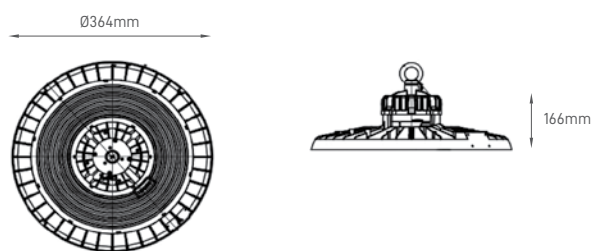

TECHNICAL DRAWING