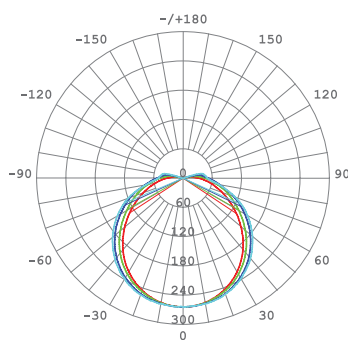

OUTDOOR

EXTERIOR | OUTDOOR | EXTERIOR

NOA

Aplique de Jardim com luz direta e elevada luminosidade.

Garden Light with direct light and high brightness.

Luz de Jardim con luz directa y alto brillo.

WATTS	12W	12W
CCT	4000K	4000K
TOTAL LUMINOUS FLUX	1200lm	1200lm
LUMINOUS EFFICACY	-	-
BEAM ANGLE	120°	120°
CRI	≥80	≥80
IP	IP65	IP65
VOLTAGE	AC220-240V	AC220-240V
SIZE	230x110x75mm	230x110x75mm
CUT-OUT	-	-
PROTECTION CLASS	Class II	Class II
PROTECTION CLASS IK	-	-
POWER FACTOR	-	-
NOMINAL LIFETIME	20000H	20000H
STARTING TIME 100% ON	0.0005s	0.0005s
ON/OFF CYCLES	-	-
ENERGY LABEL	A+	A+
LED BRAND	-	-
DRIVER BRAND	-	-
MOUNTING TYPE	Surface	Surface
BODY MATERIAL	ABS + PC	ABS + PC
COLOR	Grey	White
BODY SHAPE	Rectangular	Rectangular
BOX QUANTITY	20 pcs / carton	20 pcs / carton
GROSS WEIGHT	-	-
SKU	ILAR-00881	ILAR-00972

TECHNICAL DRAWING

BEAM ANGLE