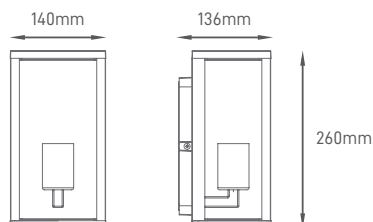

TECHNICAL DRAWING