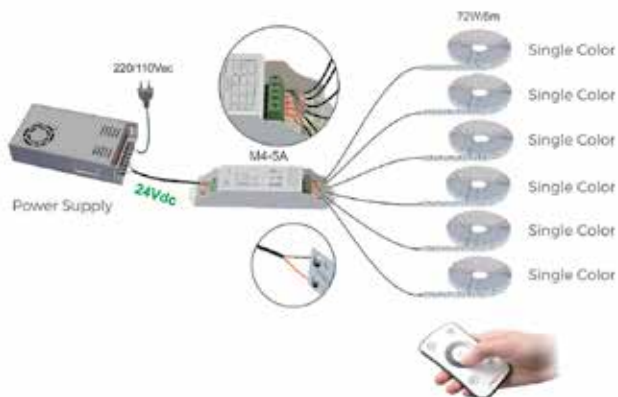

24V - 0-480W (5A X 24V)