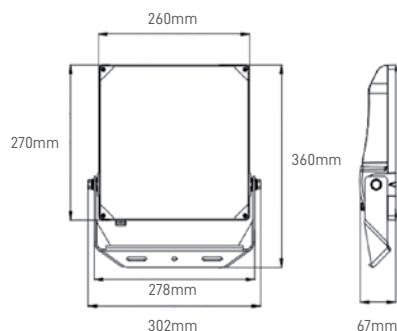

Proyector fabricado en aluminio inyectado y tratamiento anticorrosión testado para ambientes altamente corrosivos (Prueba salina de 500h). La alta protección IP66, la protección contra sobretensiones de 10KV y el ángulo asimétrico hacen del Master Pro la elección perfecta para uso profesional.

WATTS	150W	200W	300W
CCT	5000K	5000K	5000K
TOTAL LUMINOUS FLUX	19500lm	26000lm	39000lm
LUMINOUS EFFICACY	130lm/W	130lm/W	130lm/W
BEAM ANGLE	Assymetrical	Assymetrical	Assymetrical
CRI	≥80	≥80	≥80
IP	IP66	IP66	IP66
VOLTAGE	220-240V	220-240V	220-240V
SURGE PROTECTION	10Kv	10Kv	10Kv
SIZE	360x302x67mm	398x343x70mm	470x406x80mm
CUT-OUT	-	-	-
PROTECTION CLASS	Class II	Class II	Class II
PROTECTION CLASS IK	IK08	IK08	IK08
POWER FACTOR	>0.95	>0.95	>0.95
NOMINAL LIFETIME	63000H	63000H	63000H
STARTING TIME 100% ON	0.0005s	0.0005s	0.0005s
SWITCHING CYCLE	-	-	-
ENERGY LABEL	A+	A+	A+
LED BRAND	PHILIPS LED	PHILIPS LED	PHILIPS LED
DRIVER BRAND	Sosen Driver	Sosen Driver	Sosen Driver
MOUNTING TYPE	Bracket Mounting	Bracket Mounting	Bracket Mounting
BODY MATERIAL	Die Cast Aluminium	Die Cast Aluminium	Die Cast Aluminium
COLOR	Black	Black	Black
BODY SHAPE	-	-	-
BOX QUANTITY	1 pc/carton	1 pc/carton	1 pc/carton
GROSS WEIGHT	-	-	-
SKU	ILAR-00983	ILAR-00984	ILAR-00985

TECHNICAL DRAWING 150W