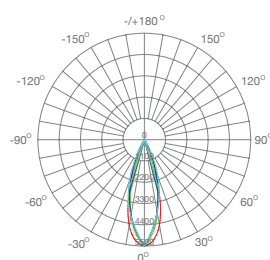

PRADO CCT

Projetor de calha orientável com tecnologia de alumínio em fundição injetada, elevado rigor geométrico e acabamentos de alta qualidade. Permite a escolha de temperatura de cor através de switch na parte traseira do projetor.

Orientable Track Light with die-cast aluminium technology, high geometric accuracy and high precision surface finish. Allows the choice of color temperature through a switch on the back of the luminaire.

Proyector de carril orientable con tecnología de aluminio en fundición inyectada, alto rigor geométrico y acabados de alta calidad. Permite la elección de la temperatura de color a través de un interruptor en la parte posterior de la luminaria.

WATTS	30W
CCT	2700K / 4000K / 5700K
TOTAL LUMINOUS FLUX	2300-2600lm
LUMINOUS EFFICACY	90lm/w
BEAM ANGLE	38°
CRI	≥80
IP	IP20
VOLTAGE	200-240V 50/60Hz
SIZE	Ø85x232x200x206mm
CUT-OUT	-
PROTECTION CLASS	II
PROTECTION CLASS IK	IK03
POWER FACTOR	-
NOMINAL LIFETIME	50.000H
STARTING TIME 100% ON	0.0001s
ON/OFF CYCLES	150.000
ENERGY LABEL	A+
LED BRAND	SANAN
DRIVER BRAND	Aronlight
MOUNTING TYPE	Track Light
BODY MATERIAL	Aluminium
COLOR	White RAL9016
BODY SHAPE	-
BOX QUANTITY	10 pcs/carton
GROSS WEIGHT	12.5Kg
SKU	ILAR-00887

TECHNICAL DRAWING

BEAM ANGLE