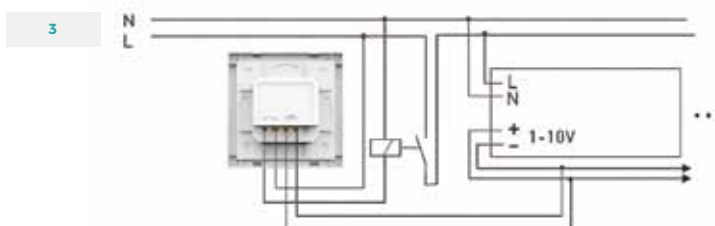

WIRING DIAGRAM OPTIONS