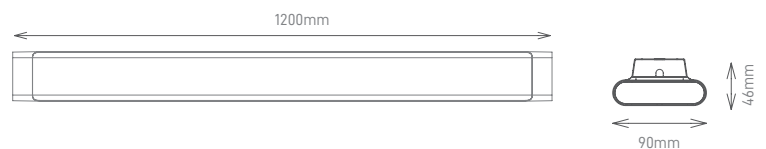

TECHNICAL DRAWING