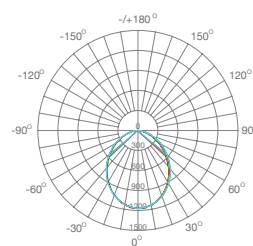

INTERIOR

ENCASTRAR | RECESSED | EMPOTRAR

CHIADO

TRIDONIC DRIVER   CREE LED   ALUMINIUM

Projektor de encastrar de alumínio para teto com mecanismo de inclinação ajustável e um feixe de luz de 110°. É ideal para soluções onde pretenda um ambiente com uma iluminação de ângulo aberto e uma performance superior (Driver Tridonic, Led Epistar).

Aluminium recessed ceiling Downlight with adjustable tilt mechanism and a 110° light beam. It is ideal for solutions where you need an environment with open-angle lighting and superior performance (Driver Tridonic, Led Epistar).

Proyector de techo empotrable de aluminio con mecanismo de inclinación ajustable y un haz de luz de 110° es ideal para soluciones en las que desea un entorno con iluminación de ángulo abierto y un rendimiento superior (Driver Tridonic, Led Epistar).

WATTS	35W	35W
CCT	3000K	4000K
TOTAL LUMINOUS FLUX	2720lm	3085lm
LUMINOUS EFFICACY	78lm/w	88lm/w
BEAM ANGLE	110°	110°
CRI	≥80	≥80
IP	IP40	IP40
VOLTAGE	200-240V 50Hz	200-240V 50Hz
SIZE	235 x 145 x 116.5mm	235 x 145 x 116.5mm
CUT-OUT	220x123mm	220x123mm
PROTECTION CLASS	Class II	Class II
PROTECTION CLASS IK	IK3	IK3
POWER FACTOR	≥0.9	≥0.9
NOMINAL LIFETIME	35.000H	35.000H
STARTING TIME 100% ON	0.0001s	0.0001s
ON/OFF CYCLES	>15000	>15000
ENERGY LABEL	A+	A+
LED BRAND	CREE	CREE
DRIVER BRAND	Tridonic	Tridonic
MOUNTING TYPE	Recessed	Recessed
BODY MATERIAL	Aluminium	Aluminium
COLOR	White	White
BODY SHAPE	Rectangular	Rectangular
BOX QUANTITY	8 pcs/carton	8 pcs/carton
GROSS WEIGHT	16Kg	16Kg
SKU	ILAR-00578	ILAR-00579

TECHNICAL DRAWING

BEAM ANGLE

BEAM ANGLE