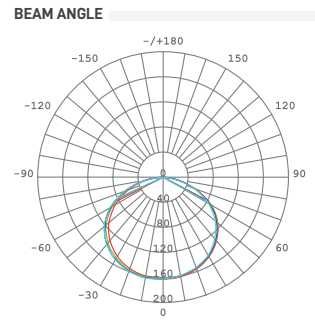

RGB 14.4W IP20 24V

RGB IP20 CRI >94 LM-80 10.000H

POWER	14.4W / MT
CCT	RGB
IP	IP20
VOLTAGE	24V
LED	SMD 5050
PF	≥0.95
CRI	≥0.94
LED / MT	60
FLUX	500Lm / mt
WIDTH	10mm
LENGHT	5 meters
SKU	ILAR-00638

RGB 14.4W IP650 24V

RGB IP20 CRI >94 LM-80 10.000H

POWER	14.4W / MT
CCT	RGB
IP	IP65
VOLTAGE	24V
LED	SMD 5050
PF	≥0.95
CRI	≥0.94
LED / MT	60
FLUX	500Lm / mt
WIDTH	10mm
LENGHT	5 meters
SKU	ILAR-00831

INSTALLATION

RECOMMENDED ACCESSORIES