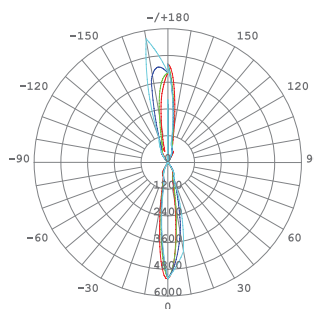

OUTDOOR

EXTERIOR | OUTDOOR | EXTERIOR

CLIF DOUBLE

DIE-CASTING ALUMINIUM   LED CREE   IP65

Luminária LED para aplicação em fachadas com design moderno, chips LED de elevada reprodução, alumínio de fundição injetada, elevados níveis de proteção (IP65 e IK06) e forte resistência à corrosão. Emite luz em duas direcções: para cima (20W) e para baixo (20W).

Facade LED luminaire with modern design, high reproduction LED chips, die-cast aluminum, high levels of protection (IP65 and IK06) and strong corrosion resistance. Emits light in two directions: up (20W) and down (20W).

Luminaria LED de fachada de diseño moderno, chips LED de alta reproducción, aluminio fundido a presión, altos niveles de protección (IP65 e IK06) y gran resistencia a la corrosión. Emite luz en dos direcciones: arriba (20W) y abajo (20W).

WATTS	2X 20W
CCT	3000K
TOTAL LUMINOUS FLUX	2050lm
LUMINOUS EFFICACY	-
BEAM ANGLE	2x 16°
CRI	≥80
IP	IP65
VOLTAGE	AC220-240V
SIZE	Ø140x177x300mm
CUT-OUT	-
PROTECTION CLASS	Class I
PROTECTION CLASS IK	IK06
POWER FACTOR	-
NOMINAL LIFETIME	25000H
STARTING TIME 100% ON	-
ON/OFF CYCLES	-
ENERGY LABEL	A+
LED BRAND	LED CREE
DRIVER BRAND	EAGLERISE DRIVER
MOUNTING TYPE	Surface
BODY MATERIAL	Die-casting aluminium Extruded aluminum profiles Clear tempered glass
COLOR	Grey
BODY SHAPE	-
BOX QUANTITY	6 pcs / carton
GROSS WEIGHT	-
SKU	ILAR-00817

TECHNICAL DRAWING

BEAM ANGLE