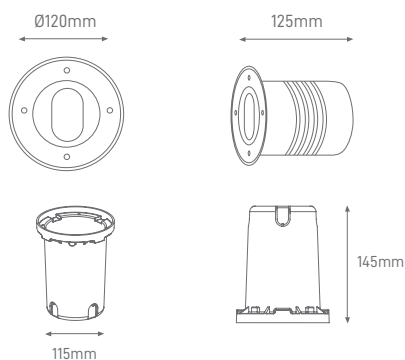

TECHNICAL DRAWING

RECOMMENDED ACCESSORIES

	DESCRIPTION	SKU
	GU10 7W 4000K	ILAR-00326
	GU10 38° 6W 4000K	ILAR-00551
	GU10 5W 4000K	ILAR-00332