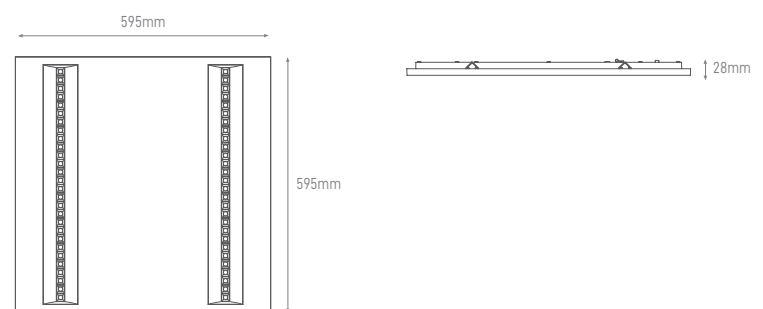

TECHNICAL DRAWING