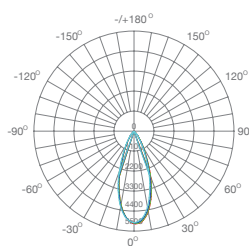

QUANT DOUBLE

TRIDONIC DRIVER   CREE LED   ALUMINIUM

Luminária de design clássico com acabamentos modernos e componentes de alta performance. A rotação de 340°, o difusor inovador de foco central de 36° aliados ao Led CREE de alta eficiência (100LM/W) fazem da linha Quant a escolha ideal para qualquer solução comercial.

Classic design luminaire with modern finishes and high performance components. The 340° rotation, the innovative 36° central focus diffuser coupled with the high efficiency Led CREE (100LM/W) make the Quant line the ideal choice for any commercial solution.

Luminaria de diseño clásico con acabados modernos y componentes de alto rendimiento. La rotación de 340°, el innovador difusor de foco central de 36° junto con el CREE LED de alta eficiencia (100LM/W) hacen de la línea Quant la opción ideal para cualquier solución comercial.

WATTS	60W - WHITE
CCT	2700K
TOTAL LUMINOUS FLUX	5000lm
LUMINOUS EFFICACY	83lm/w
BEAM ANGLE	36°
CRI	≥80
IP	IP20
VOLTAGE	200-240V 50Hz
SIZE	330x175x110mm
CUT-OUT	310x160mm
PROTECTION CLASS	Class II
PROTECTION CLASS IK	IK06
POWER FACTOR	≥0.9
NOMINAL LIFETIME	50.000H
STARTING TIME 100% ON	0.0001s
ON/OFF CYCLES	100.000
ENERGY LABEL	A+
LED BRAND	CREE
DRIVER BRAND	Tridonic
MOUNTING TYPE	Recessed
BODY MATERIAL	Aluminium
COLOR	White
BODY SHAPE	Square
BOX QUANTITY	6 pcs/carton
GROSS WEIGHT	14,5kg
SKU	ILAR-00677

TECHNICAL DRAWING

BEAM ANGLE