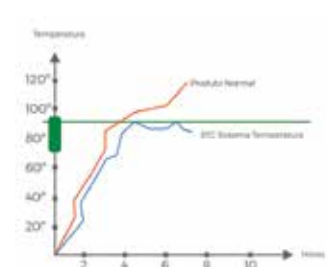

SYSTEM TEMPERATURE CONTROL (STC)