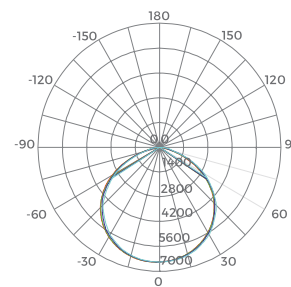

MODEL 100-150WATTS

BEAM ANGLE 150W

BEAM ANGLE 200W