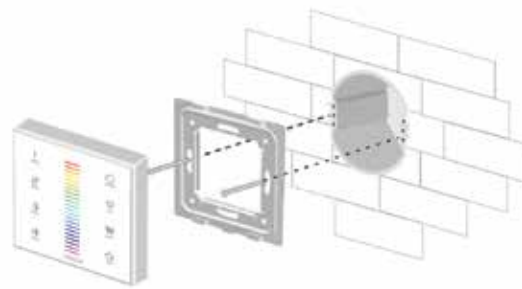

GUIDE - EX8S TOUCH