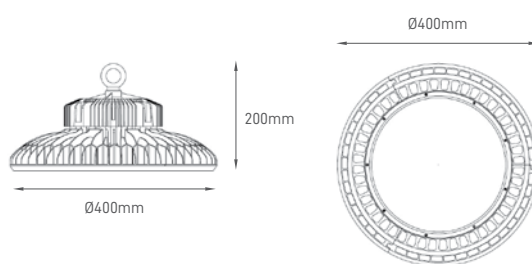

MODEL 100-150WATTS

BEAM ANGLE 150W

BEAM ANGLE 200W