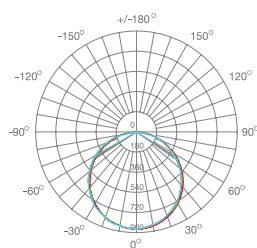

BEAM ANGLE

RECOMMENDED ACCESSORIES

DESCRIPTION	SKU
Kit de Suspensão Pendant Kit Kit de Suspensión	ILAR-00713