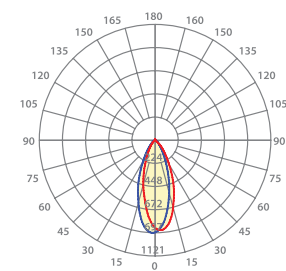

INTERIOR

ENCASTRAR | RECESSED | EMPOTRAR

SPOTLIGHT 7W

SAMSUNG LED PLASTIC

SpotLight de alto rendimento para uso geral. Ideal para espaços comerciais e habitações. Três opções de temperatura de cor, orientável.

High-performance SpotLight for general use. Ideal for commercial and residential spaces. Three color temperature options, angle adjustment.

SpotLight de alto rendimiento para uso general. Ideal para espacios comerciales y viviendas. Tres opciones de temperatura de color, ajuste de ángulo.

WATTS	7W	7W	7W
CCT	3000K	4000K	6500K
TOTAL LUMINOUS FLUX	650 Lm	670 Lm	700 Lm
LUMINOUS EFFICACY	-	-	-
BEAM ANGLE	38°	38°	38°
CRI	>70	>70	>70
IP	IP40	IP40	IP40
VOLTAGE	220-240V	220-240V	220-240V
SIZE	Ø95x47mm	Ø95x47mm	Ø95x47mm
CUT-OUT	Ø75mm	Ø75mm	Ø75mm
PROTECTION CLASS	-	-	-
PROTECTION CLASS IK	-	-	-
POWER FACTOR	>0.5	>0.5	>0.5
NOMINAL LIFETIME	25000H	25000H	25000H
STARTING TIME 100% ON	-	-	-
ON/OFF CYCLES	-	-	-
ENERGY LABEL	A+	A+	A+
LED BRAND	SAMSUNG	SAMSUNG	SAMSUNG
DRIVER BRAND	Aronlight	Aronlight	Aronlight
MOUNTING TYPE	Recessed	Recessed	Recessed
BODY MATERIAL	PVC	PVC	PVC
COLOR	White	White	White
BODY SHAPE	Round	Round	Round
BOX QUANTITY	10/100	10/100	10/100
GROSS WEIGHT	-	-	-
SKU	ILAR-00556	ILAR-00557	ILAR-00558

TECHNICAL DRAWING

BEAM ANGLE