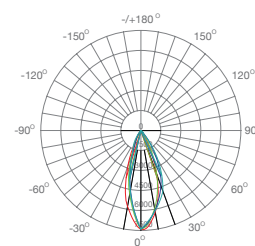

RITZ

Projetor de encastrar ajustável, ideal para projetos de iluminação comercial, com design e acabamento em alumínio fundido, elevada eficiência (CREE LED 100LM/W) e longevidade (Tridonic Driver 50.000H), feixe de luz uniforme de 38°, rotação vertical de 45° e horizontal de 350° e baixo encadeamento (UGR <19).

Recessed adjustable projector, ideal for lighting projects commercial, in die casting aluminium, with high efficiency (CREE LED 100LM/W) and longevity (Tridonic 50,000H driver), uniform light beam of 38°, vertical rotation of 45° and horizontal of 350°, and low glaring (UGR <19).

Proyector de empotrar ajustable ideal para proyectos de iluminación comercial, en fundición de aluminio, con alta eficiencia (CREE LED 100LM/W) y longevidad (Tridonic 50,000H driver), haz de luz uniforme de 38°, rotación vertical de 45° y horizontal de 350° y poco deslumbrante (UGR <19).

WATTS	33W	33W
CCT	3000K	4000K
TOTAL LUMINOUS FLUX	2735lm	2812lm
LUMINOUS EFFICACY	80lm/w	80lm/w
BEAM ANGLE	38°	38°
CRI	≥80	≥80
IP	IP20	IP20
VOLTAGE	200-240V 50Hz	200-240V 50Hz
SIZE	Ø158 x 130mm	Ø158 x 130mm
CUT-OUT	Ø145mm	Ø145mm
PROTECTION CLASS	Class II	Class II
PROTECTION CLASS IK	IK3	IK3
POWER FACTOR	≥0.9	≥0.9
NOMINAL LIFETIME	35.000H	35.000H
STARTING TIME 100% ON	0.0001s	0.0001s
ON/OFF CYCLES	>15000	>15000
ENERGY LABEL	A+	A+
LED BRAND	CREE	CREE
DRIVER BRAND	Tridonic	Tridonic
MOUNTING TYPE	Recessed	Recessed
BODY MATERIAL	Aluminium	Aluminium
COLOR	White	White
BODY SHAPE	Round	Round
BOX QUANTITY	12 pcs/carton	12 pcs/carton
GROSS WEIGHT	13.3Kg	13.3Kg
SKU	ILAR-00575	ILAR-00576

TECHNICAL DRAWING

BEAM ANGLE

BEAM ANGLE