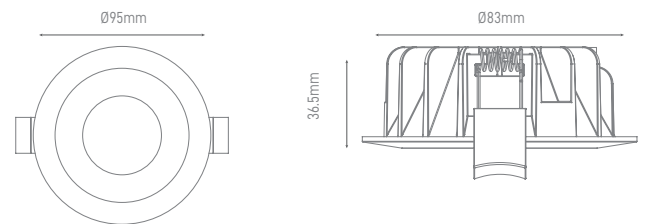

TECHNICAL DRAWING