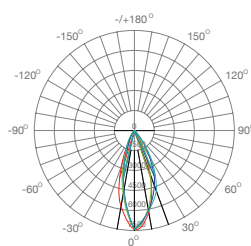

RITZ

Projetor de encastrar ajustável, ideal para projetos de iluminação comercial, com design e acabamento em alumínio fundido, elevada eficiência (CREE LED 100LM/W) e longevidade (Tridonic Driver 50.000H), feixe de luz uniforme de 38°, rotação vertical de 45° e horizontal de 350° e baixo encadeamento (UGR <19).

Recessed adjustable projector, ideal for lighting projects commercial, in die casting aluminium, with high efficiency (CREE LED 100LM/W) and longevity (Tridonic 50,000H driver), uniform light beam of 38°, vertical rotation of 45° and horizontal of 350°, and low glaring (UGR <19).

Proyector de empotrar ajustable ideal para proyectos de iluminación comercial, en fundición de aluminio, con alta eficiencia (CREE LED 100LM/W) y longevidad (Tridonic 50,000H driver), haz de luz uniforme de 38°, rotación vertical de 45° y horizontal de 350° y poco deslumbrante (UGR <19).

WATTS	33W	33W
CCT	3000K	4000K
TOTAL LUMINOUS FLUX	2735lm	2812lm
LUMINOUS EFFICACY	80lm/w	80lm/w
BEAM ANGLE	38°	38°
CRI	≥80	≥80
IP	IP20	IP20
VOLTAGE	200-240V 50Hz	200-240V 50Hz
SIZE	Ø158 x 130mm	Ø158 x 130mm
CUT-OUT	Ø145mm	Ø145mm
PROTECTION CLASS	Class II	Class II
PROTECTION CLASS IK	IK3	IK3
POWER FACTOR	≥0.9	≥0.9
NOMINAL LIFETIME	35.000H	35.000H
STARTING TIME 100% ON	0.0001s	0.0001s
ON/OFF CYCLES	>15000	>15000
ENERGY LABEL	A+	A+
LED BRAND	CREE	CREE
DRIVER BRAND	Tridonic	Tridonic
MOUNTING TYPE	Recessed	Recessed
BODY MATERIAL	Aluminium	Aluminium
COLOR	White	White
BODY SHAPE	Round	Round
BOX QUANTITY	12 pcs/carton	12 pcs/carton
GROSS WEIGHT	13.3Kg	13.3Kg
SKU	ILAR-00575	ILAR-00576

TECHNICAL DRAWING

BEAM ANGLE

BEAM ANGLE