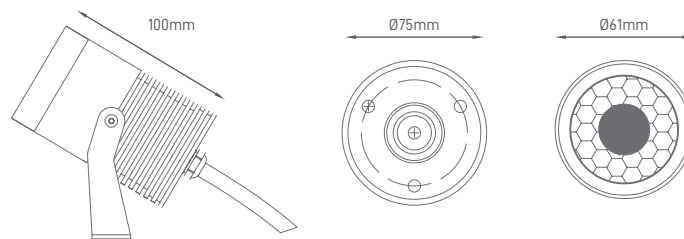

TECHNICAL DRAWING