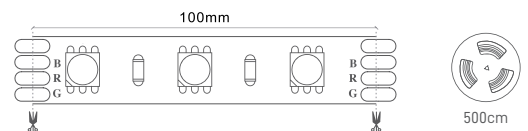

RGB 14.4W IP20 24V

RGB IP20 CRI >94 LM-80 10.000H

POWER	14.4W / MT
CCT	RGB
IP	IP20
VOLTAGE	24V
LED	SMD 5050
PF	≥0.95
CRI	≥0.94
LED / MT	60
FLUX	500Lm / mt
WIDTH	10mm
LENGHT	5 meters
SKU	ILAR-00638

RGB 14.4W IP650 24V

RGB IP20 CRI >94 LM-80 10.000H

POWER	14.4W / MT
CCT	RGB
IP	IP65
VOLTAGE	24V
LED	SMD 5050
PF	≥0.95
CRI	≥0.94
LED / MT	60
FLUX	500Lm / mt
WIDTH	10mm
LENGHT	5 meters
SKU	ILAR-00831

INSTALLATION

RECOMMENDED ACCESSORIES