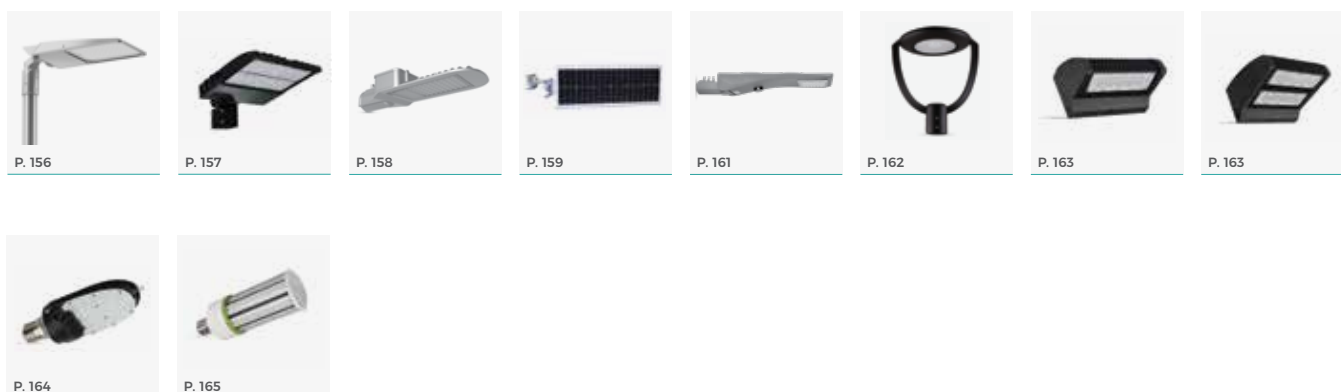

OUTDOOR

ILUMINAÇÃO DE RUA | STREET LIGHT | ILUMINACIÓN VIAL