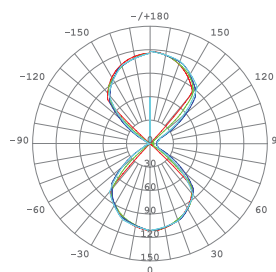

BAO

DIE-CASTING ALUMINIUM
EAGLERISE DRIVER
LED CREE
IP65

Luminária exterior de parede com design moderno, chips LED de elevada reprodução, alumínio de fundição injetada, elevados níveis de proteção (IP65 e IK06) e forte resistência à corrosão. Emite luz em três direções: para cima, para baixo e para a frente. Permite ajuste de ângulo (0-90°) do foco superior e inferior.

Exterior wall luminaire with a modern design, high-reproduction LED chips, die-cast aluminum, high levels of protection (IP65 and IK06) and strong corrosion resistance. Emits light in three directions: up, down and forward. Allows adjustment of angle (0-90°) of upper and lower focus.

Lámpara de pared exterior de diseño moderno, chips LED de alta reproducción, aluminio fundido a presión, altos niveles de protección (IP65 e IK06) y gran resistencia a la corrosión. Emite luz en tres direcciones: arriba, abajo y adelante. Permite el ajuste del ángulo (0-90°) del foco superior e inferior.

WATTS	12W
CCT	3000K
TOTAL LUMINOUS FLUX	440lm
LUMINOUS EFFICACY	-
BEAM ANGLE	2x 0-90°
CRI	≥80
IP	IP65
VOLTAGE	220-240V
SIZE	134x82.5x172mm
CUT-OUT	-
PROTECTION CLASS	Class I
PROTECTION CLASS IK	IK06
POWER FACTOR	-
NOMINAL LIFETIME	25000H
STARTING TIME 100% ON	-
ON/OFF CYCLES	-
ENERGY LABEL	A+
LED BRAND	LED CREE
DRIVER BRAND	EAGLERISE DRIVER
MOUNTING TYPE	Surface
BODY MATERIAL	Die-casting aluminium Opal polycarbonate diffuser Clear tempered glass
COLOR	Grey
BODY SHAPE	-
BOX QUANTITY	6 pcs / carton
GROSS WEIGHT	-
SKU	ILAR-00816

TECHNICAL DRAWING

BEAM ANGLE

MOVEMENT SLIDES