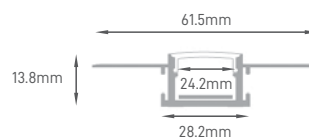

PERFIL EMBUTIR EM PLADUR COM DIFUSOR

BRANCO / WHITE / BLANCO
ENCASTRAR / RECESSED
3 METROS
61.8x13.8mm | 24.2x28.2mm
Aluminium
ILAR-01041