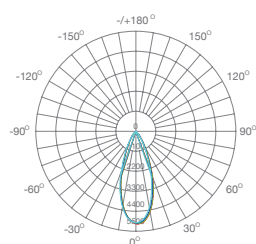

INTERIOR

ENCASTRAR | RECESSED | EMPOTRAR

QUANT ONE

Luminária de design clássico com acabamentos modernos e componentes de alta performance. A rotação de 340°, o difusor inovador de foco central de 36° aliados ao Led CREE de alta eficiência (100LM/W) fazem da linha Quant a escolha ideal para qualquer solução comercial.

Classic design luminaire with modern finishes and high performance components. The 340° rotation, the innovative 36° central focus diffuser coupled with the high efficiency CREE LED (100LM/W) make the Quant line the ideal choice for any commercial solution.

Luminaria de diseño clásico con acabados modernos y componentes de alto rendimiento. La rotación de 340°, el innovador difusor de foco central de 36° junto con el Led CREE de alta eficiencia (100LM/W) hacen de la línea Quant la opción ideal para cualquier solución comercial.

WATTS	30W - BLACK
CCT	2700K
TOTAL LUMINOUS FLUX	2650lm
LUMINOUS EFFICACY	88lm/w
BEAM ANGLE	36°
CRI	≥80
IP	IP20
VOLTAGE	200-240V 50Hz
SIZE	175x175x110mm
CUT-OUT	160x160mm
PROTECTION CLASS	Class II
PROTECTION CLASS IK	IK06
POWER FACTOR	≥0.9
NOMINAL LIFETIME	50.000H
STARTING TIME 100% ON	0.0001s
ON/OFF CYCLES	100.000
ENERGY LABEL	A+
LED BRAND	CREE
DRIVER BRAND	Tridonic
MOUNTING TYPE	Recessed
BODY MATERIAL	Aluminium
COLOR	Black
BODY SHAPE	Square
BOX QUANTITY	12 pcs/carton
GROSS WEIGHT	15.8kg
SKU	ILAR-00665

TECHNICAL DRAWING

BEAM ANGLE