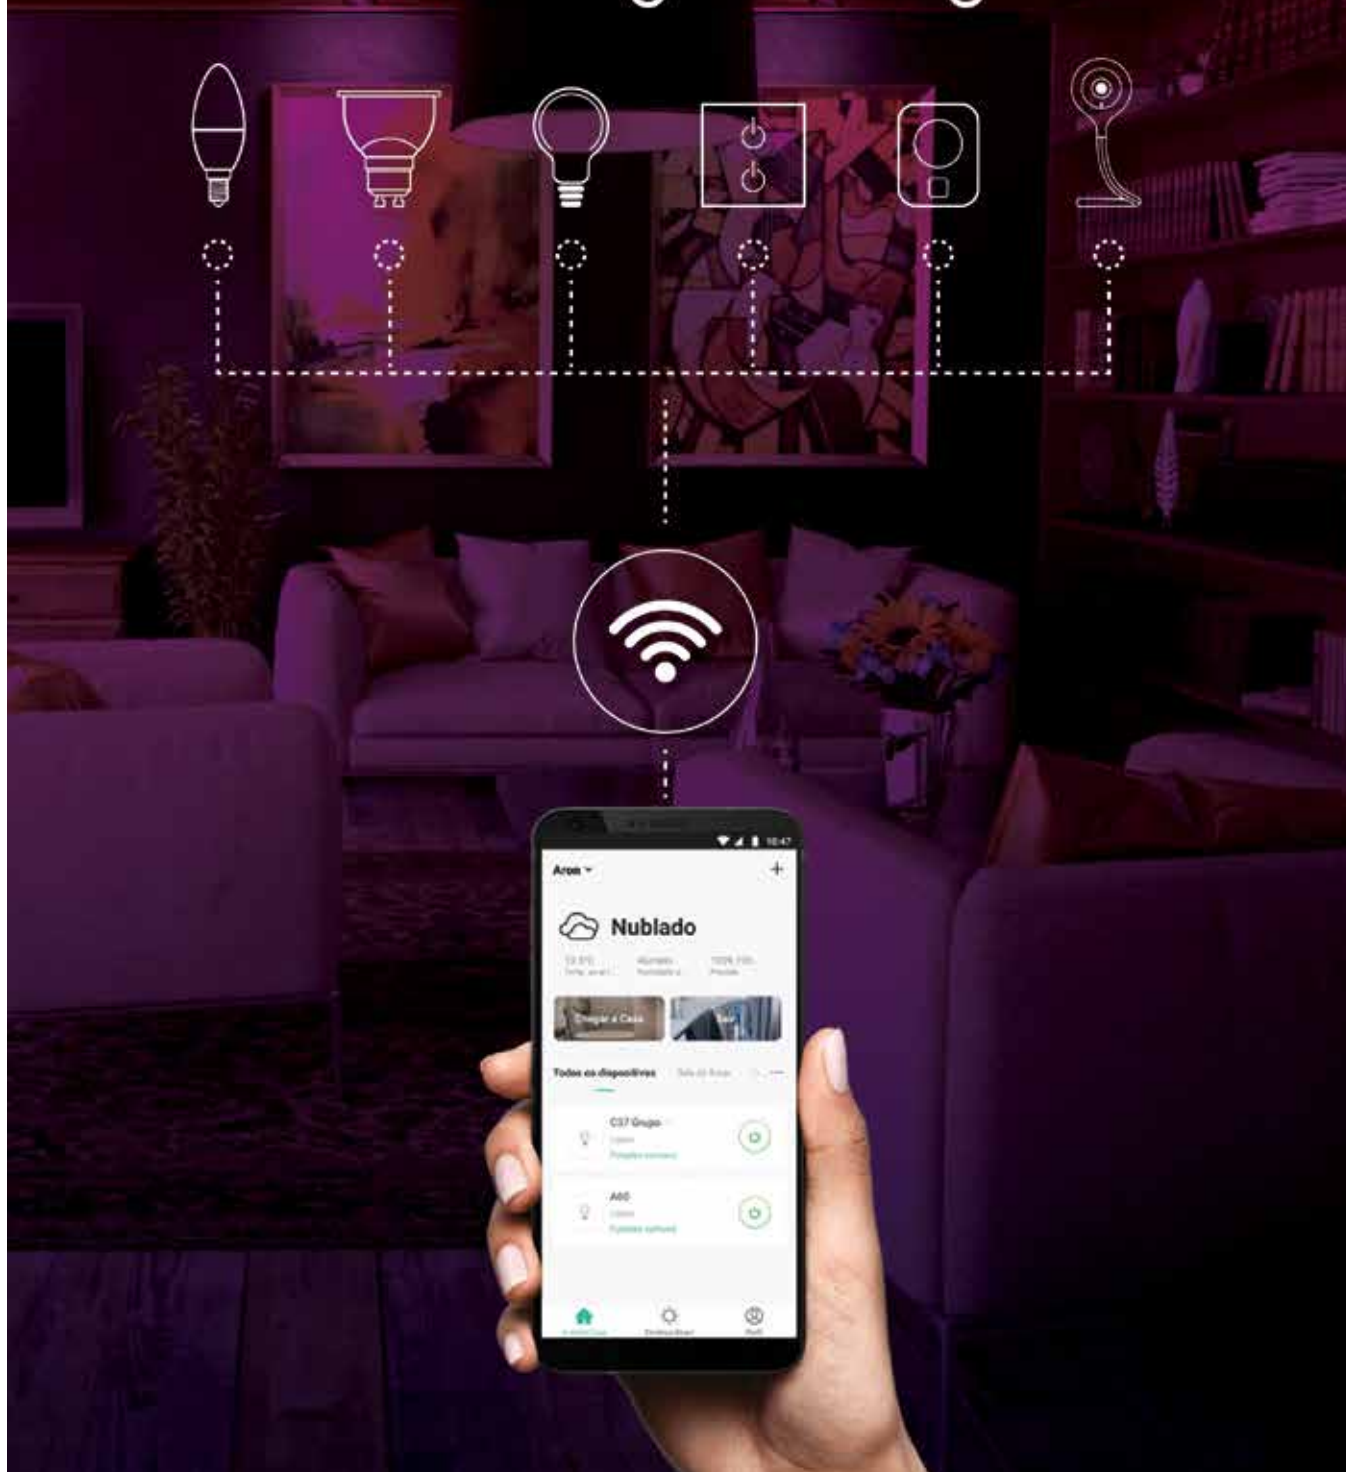

Sem Hub ou Router Adicional

Without Additional Hub or Router

100% Plug and Play