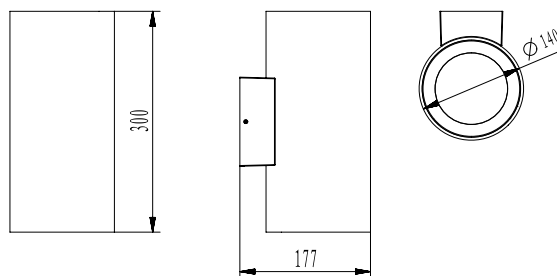

TECHNICAL DRAWING