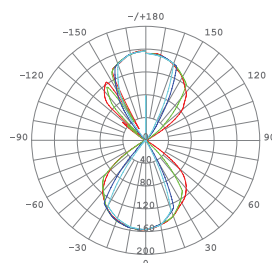

OUTDOOR

EXTERIOR | OUTDOOR | EXTERIOR

AXEL

DIE-CASTING ALUMINIUM   EAGLERISE DRIVER   LED CREE   IP65

Luminária exterior de parede com design moderno, chips LED de elevada reprodução, alumínio de fundição injetada, elevados níveis de proteção (IP65 e IK06) e forte resistência à corrosão. Emite luz em duas direções: para cima (6W) e para baixo (6W) e permite ajuste de ângulo (0-90°) de cada uma.

Exterior wall luminaire with a modern design, high-reproduction LED chips, die-cast aluminum, high levels of protection (IP65 and IK06) and strong corrosion resistance. Emits light in two directions: up (6W) and down (6W) and allows angle adjustment (0-90°) of each.

Lámpara de pared exterior de diseño moderno, chips LED de alta reproducción, aluminio fundido a presión, altos niveles de protección (IP65 e IK06) y gran resistencia a la corrosión. Emite luz en dos direcciones: arriba (6W) y abajo (6W) y permite el ajuste del ángulo (0-90°) de cada.

WATTS	2X 6W
CCT	3000K
TOTAL LUMINOUS FLUX	415lm
LUMINOUS EFFICACY	-
BEAM ANGLE	2x 0-100°
CRI	≥80
IP	IP65
VOLTAGE	220-240V
SIZE	180x45x115mm
CUT-OUT	-
PROTECTION CLASS	Class I
PROTECTION CLASS IK	IK06
POWER FACTOR	-
NOMINAL LIFETIME	25000H
STARTING TIME 100% ON	-
ON/OFF CYCLES	-
ENERGY LABEL	A+
LED BRAND	LED CREE
DRIVER BRAND	EAGLERISE DRIVER
MOUNTING TYPE	Surface
BODY MATERIAL	Die-casting aluminium Clear tempered glass
COLOR	Grey
BODY SHAPE	-
BOX QUANTITY	6 pcs / carton
GROSS WEIGHT	-
SKU	ILAR-00815

TECHNICAL DRAWING

BEAM ANGLE

MOVEMENT SLIDES