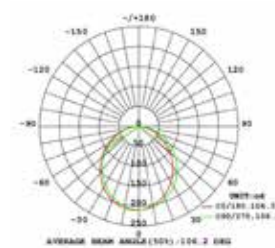

INTERIOR

SUSPENSO | SUSPENDED | COLGANTES

AURA CIRCULAR

CREE LED ALUMINIUM

Luminária de decoração contemporânea com design circular e possibilidade de instalação no teto ou em suspensão. Ideal para criar diferentes ambientes, adaptando-se na perfeição a diferentes tipos de espaços como hotéis, cafés, restaurantes ou aeroportos.

Contemporary decoration luminaire with circular design and possibility of ceiling or suspended installation. Ideal for creating different environments, it can be adapted to different types of spaces such as hotels, cafes, restaurants or airports.

Luminaria de decoración contemporánea con diseño circular y posibilidad de instalación en el techo o suspendido. Ideal para crear diferente ambientes, adaptándose perfectamente a diferentes tipos de espacios como hoteles, cafeterías, restaurantes o aeropuertos.

WATTS	105W
CCT	3000K
TOTAL LUMINOUS FLUX	9500lm
LUMINOUS EFFICACY	90lm/w
BEAM ANGLE	90°
CRI	≥80
IP	IP42
VOLTAGE	220-240V 50/60Hz
SIZE	Ø1500x35x35mm
CUT-OUT	-
PROTECTION CLASS	Class I
PROTECTION CLASS IK	-
POWER FACTOR	≥0.9
NOMINAL LIFETIME	50.000H
STARTING TIME 100% ON	0.0001s
ON/OFF CYCLES	100.000
ENERGY LABEL	A+
LED BRAND	CREE
DRIVER BRAND	-
MOUNTING TYPE	Suspended
BODY MATERIAL	Aluminium
COLOR	Black RAL9005
BODY SHAPE	Round
BOX QUANTITY	1 pcs/carton
GROSS WEIGHT	24.24kg
SKU	ILAR-00180

TECHNICAL DRAWING

BEAM ANGLE

TYPE OF LIGHT | VÁRIAS POSSIBILIDADES

Outras dimensões disponíveis sob consulta.
Other dimensions available on request.
Otras dimensiones disponibles bajo pedido.