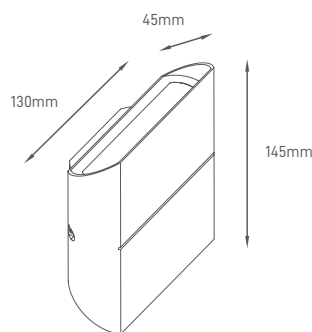

TECHNICAL DRAWING