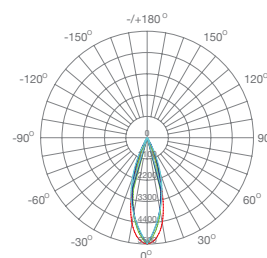

INTERIOR

TRACK LIGHT

CCT
3000K / 4000K / 5700K

PRADO SLIM CCT

Projektor de calha orientável com tecnologia de alumínio em fundição injetada, elevado rigor geométrico e acabamentos de alta qualidade. Permite a escolha de temperatura de cor através de switch na parte traseira do projetor.

Orientable Track Light with die-cast aluminium technology, high geometric accuracy and high precision surface finish. Allows the choice of color temperature through a switch on the back of the luminaire.

Proyector de carril orientable con tecnología de aluminio en fundición inyectada, alto rigor geométrico y acabados de alta calidad. Permite la elección de la temperatura de color a través de un interruptor en la parte posterior de la luminaria.

WATTS	20W	20W
CCT	2700K / 4000K / 5700K	2700K / 4000K / 5700K
TOTAL LUMINOUS FLUX	1600-1800lm	1600-1800lm
LUMINOUS EFFICACY	90lm	90lm
BEAM ANGLE	38°	38°
CRI	≥80	≥80
IP	IP20	IP20
VOLTAGE	220-240V 50/60Hz	220-240V 50/60Hz
SIZE	Ø85x202x170x206mm	Ø85x202x170x206mm
CUT-OUT	-	-
PROTECTION CLASS	Class II	Class II
PROTECTION CLASS IK	IK03	IK03
POWER FACTOR	-	-
NOMINAL LIFETIME	50.000H	50.000H
STARTING TIME 100% ON	0.0001s	0.0001s
ON/OFF CYCLES	150.000	150.000
ENERGY LABEL	A+	A+
LED BRAND	SANAN	SANAN
DRIVER BRAND	Aronlight	Aronlight
MOUNTING TYPE	Track Light	Track Light
BODY MATERIAL	Aluminium	Aluminium
COLOR	Black RAL9005	White RAL9016
BODY SHAPE	-	-
BOX QUANTITY	10 pcs/carton	10 pcs/carton
GROSS WEIGHT	11.2Kg	11.2Kg
SKU	ILAR-01008	ILAR-01026

TECHNICAL DRAWING

BEAM ANGLE