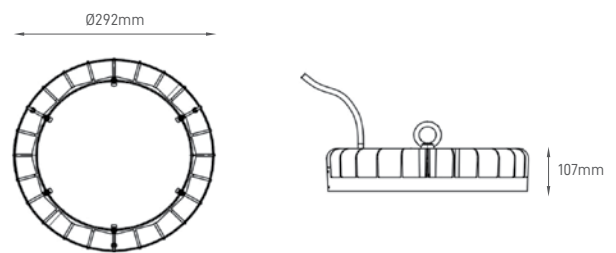

TECHNICAL DRAWING