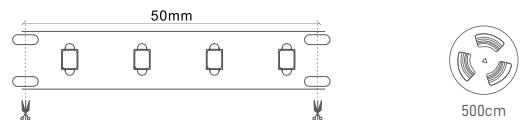

FITAS LED & ACESSÓRIOS

LED STRIP | TIRAS LED

19.2W/MT IP20 24V

IP20 CRI >94 LM-80 10.000H

POWER	19.2W / MT	19.2W / MT	19.2W / MT
CCT	2700K	4000K	6500K
IP	IP20	IP20	IP20
VOLTAGE	24V	24V	24V
LED	SMD 2835	SMD 2835	SMD 2835
PF	≥0.95	≥0.95	≥0.95
CRI	≥0.94	≥0.94	≥0.94
LED / MT	120	120	120
FLUX	1189Lm / mt	1440Lm / mt	1516Lm / mt
WIDTH	10mm	10mm	10mm
LENGHT	5 meters	5 meters	5 meters
SKU	ILAR-00626	ILAR-00627	ILAR-00628

19.2W/MT IP65 24V

IP65 CRI >94 LM-80 10.000H

POWER	19.2W / MT	19.2W / MT	19.2W / MT
CCT	2700K	4000K	6500K
IP	IP65	IP65	IP65
VOLTAGE	24V	24V	24V
LED	SMD 2835	SMD 2835	SMD 2835
PF	≥0.95	≥0.95	≥0.95
CRI	≥0.94	≥0.94	≥0.94
LED / MT	120	120	120
FLUX	951Lm / mt	1152Lm / mt	1212Lm / mt
WIDTH	10mm	10mm	10mm
LENGHT	5 meters	5 meters	5 meters
SKU	ILAR-00629	ILAR-00630	ILAR-00631

INSTALLATION

3M 3M 3M 3M

Stick-on

RECOMMENDED ACCESSORIES