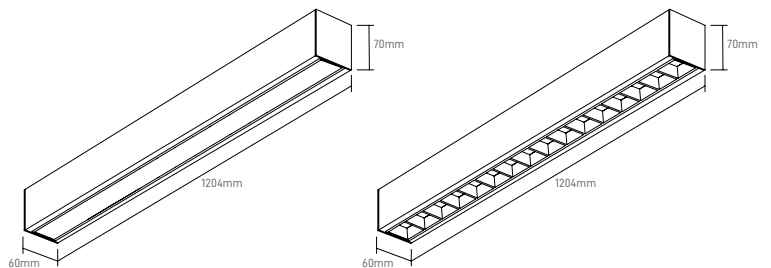

TECHNICAL DRAWING

LYNX
ILAR-01004

LYNX REFLECTOR
ILAR-01036

RECOMMENDED ACCESSORIES

	DESCRIPTION	SKU
	Kit de Suspensão Pendant Kit Kit de Suspensión	ILAR-00771
	Conector	ILAR-00772
	Dimmable Driver 1-10V	ILAR-01015