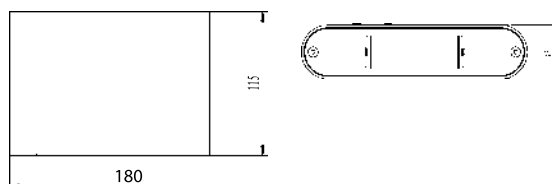

TECHNICAL DRAWING