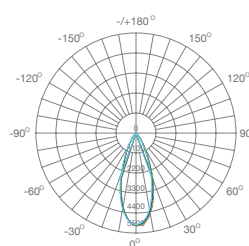

QUANT TRIPLE

Luminária de design clássico com acabamentos modernos e componentes de alta performance. A rotação de 340°, o difusor inovador de foco central de 36° aliados ao Led CREE de alta eficiência (100LM/W) fazem da linha Quant a escolha ideal para qualquer solução comercial.

Classic design luminaire with modern finishes and high performance components. The 340° rotation, the innovative 36° central focus diffuser coupled with the high efficiency Led CREE (100LM/W) make the Quant line the ideal choice for any commercial solution.

Luminaria de diseño clásico con acabados modernos y componentes de alto rendimiento. La rotación de 340°, el innovador difusor de foco central de 36° junto con el CREE LED de alta eficiencia (100LM/W) hacen de la línea Quant la opción ideal para cualquier solución comercial.

WATTS	90W - WHITE
CCT	2700K
TOTAL LUMINOUS FLUX	7800lm
LUMINOUS EFFICACY	87lm/w
BEAM ANGLE	36°
CRI	≥80
IP	IP20
VOLTAGE	200-240V 50Hz
SIZE	475 x 175 x 110mm
CUT-OUT	455 x 160mm
PROTECTION CLASS	Class II
PROTECTION CLASS IK	IK06
POWER FACTOR	≥0.9
NOMINAL LIFETIME	qq50.000H
STARTING TIME 100% ON	0.0001s
ON/OFF CYCLES	100.000
ENERGY LABEL	A+
LED BRAND	CREE
DRIVER BRAND	Tridonic
MOUNTING TYPE	Recessed
BODY MATERIAL	Aluminium
COLOR	White
BODY SHAPE	Square
BOX QUANTITY	6 pcs/carton
GROSS WEIGHT	20.9kg
SKU	ILAR-00680

TECHNICAL DRAWING

BEAM ANGLE