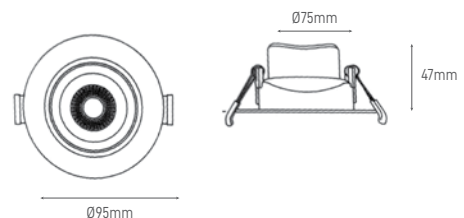

TECHNICAL DRAWING