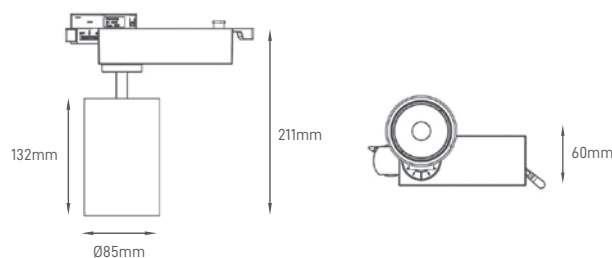

TECHNICAL DRAWING