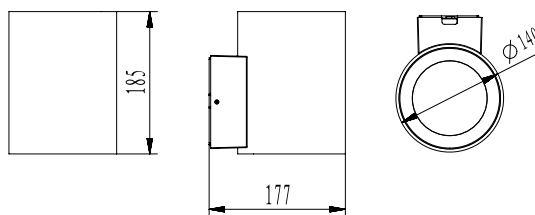

TECHNICAL DRAWING