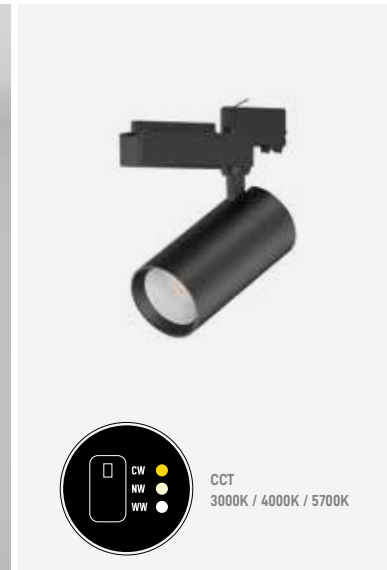

INTERIOR

TRACK LIGHT