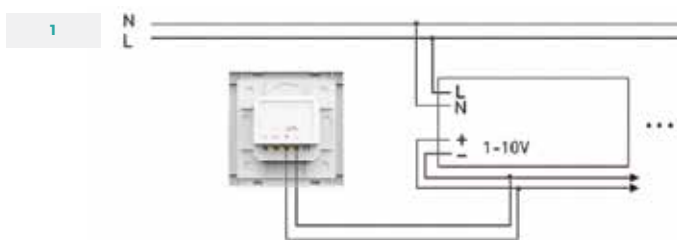

WIRING DIAGRAM OPTIONS