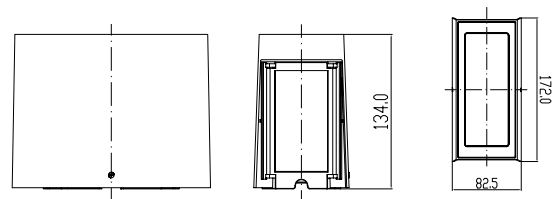

TECHNICAL DRAWING