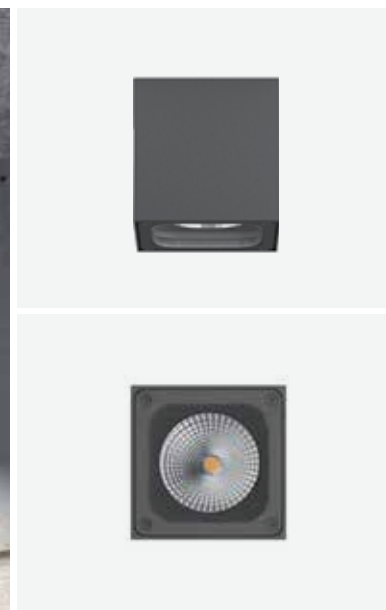

OUTDOOR

EXTERIOR | OUTDOOR | EXTERIOR