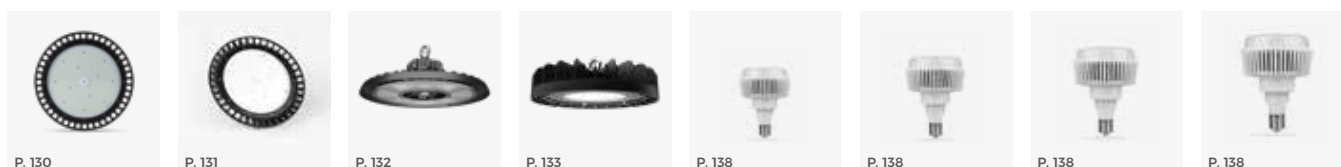

INTERIOR

CAMPÂNULAS | HIGHBAY | CAMPANAS