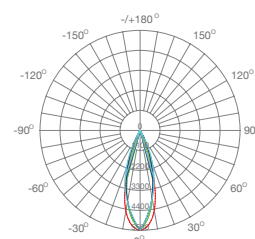

BEAM ANGLE

RECOMMENDED ACCESSORIES

DESCRIPTION	SKU
Lente Serie Prado D55 24°	ILAR-00601
Lente Serie Prado D55 38°	ILAR-00602