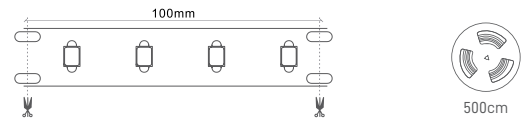

IP20

CRI >94

LM-80 10.000H

14.4W/MT IP20 24V

POWER	14.4W / MT	14.4W / MT	14.4W / MT
CCT	2700K	4000K	6500K
IP	IP20	IP20	IP20
VOLTAGE	24V	24V	24V
LED	SMD 2835	SMD 2835	SMD 2835
PF	≥0.95	≥0.95	≥0.95
CRI	≥0.94	≥0.94	≥0.94
LED / MT	60	60	60
FLUX	990Lm / mt	1050Lm / mt	1100Lm / mt
WIDTH	10mm	10mm	10mm
LENGHT	5 meters	5 meters	5 meters
SKU	ILAR-00620	ILAR-00621	ILAR-00622

BEAM ANGLE

14.4W/MT IP65 24V

IP65

CRI >94

LM-80 10.000H

POWER	14.4W / MT	14.4W / MT	14.4W / MT
CCT	2700K	4000K	6500K
IP	IP65	IP65	IP65
VOLTAGE	24V	24V	24V
LED	SMD 2835	SMD 2835	SMD 2835
PF	≥0.95	≥0.95	≥0.95
CRI	≥0.94	≥0.94	≥0.94
LED / MT	60	60	60
FLUX	792Lm / mt	840Lm / mt	880Lm / mt
WIDTH	10mm	10mm	10mm
LENGHT	5 meters	5 meters	5 meters
SKU	ILAR-00623	ILAR-00624	ILAR-00625

BEAM ANGLE

INSTALLATION

RECOMMENDED ACCESSORIES