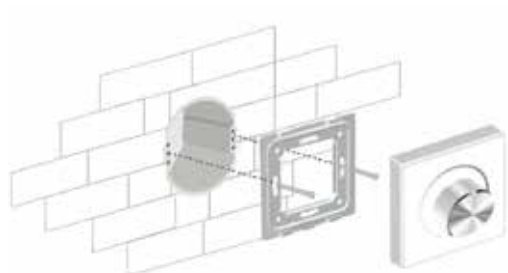

FITAS LED & ACESSÓRIOS

LED STRIP | TIRAS LED

REGULADOR DE LUZ

PARA FITAS DE LED

LED STRIP CONTROLLER
CONTROLADOR DE TIRAS

1-10V Dimming

IP20

	CONTROL VOLTAGE	OUTPUT	CONTROL CURRENT	SWITCHING CURRENT	WORKING TEMPERATURE	DIMENSIONS	PACKAGE SIZE	WEIGHT (N.W.)	■■■■ SKU
E610	90-250Vac, 50-60Hz	1-10V	Max. 50mA	Max. 5A	-10°C ~ 35°C	L86×W86×H50(mm)	L106×W106×H60(mm)	220G	ILAR-00614

GUIDE

WIRING DIAGRAM OPTIONS