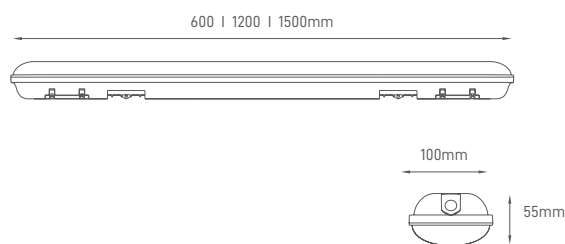

TECHNICAL DRAWING