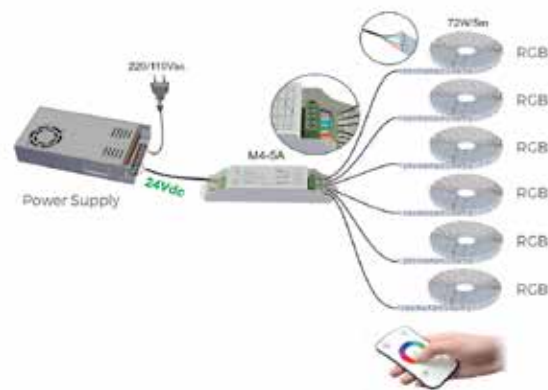

KIT CONTROLADOR RGB

FITA LED RGB

LED STRIP CONTROLLER KIT RGB

KIT CONTROLADOR DE TIRAS RGB

RF WIRELESS

IP20

	WORKING VOLTAGE	WORKING FREQUENCY	REMOTE DISTANCE	WORKING TEMPERATURE	WEIGHT (N.W.)	SKU
REMOTE M3	3VDC (BATTERY CR2032)	433.92MHZ	30M	-30°C-55°C	42G	ILAR-00611

IP20

	INPUT VOLTAGE	CURRENT LOAD	MAX OUTPUT POWER	PROTECTION	WORKING TEMPERATURE	WEIGHT (N.W.)	SKU
CONTROLLER M4-5A	12-24VDC	6A×3CH MAX 18A	(0...72W-144W) x 3CH	SHORT CIRCUIT / OVER-LOAD	-30°C-55°C	125G	ILAR-00611

12V - 0-216W

24V - 0-432W