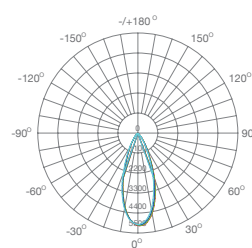

INTERIOR

ENCASTRAR | RECESSED | EMPOTRAR

QUANT TRIPLE

Luminária de design clássico com acabamentos modernos e componentes de alta performance. A rotação de 340°, o difusor inovador de foco central de 36° aliados ao Led CREE de alta eficiência (100LM/W) fazem da linha Quant a escolha ideal para qualquer solução comercial.

Classic design luminaire with modern finishes and high performance components. The 340° rotation, the innovative 36° central focus diffuser coupled with the high efficiency Led CREE (100LM/W) make the Quant line the ideal choice for any commercial solution.

Luminaria de diseño clásico con acabados modernos y componentes de alto rendimiento. La rotación de 340°, el innovador difusor de foco central de 36° junto con el CREE LED de alta eficiencia (100LM/W) hacen de la línea Quant la opción ideal para cualquier solución comercial.

TRIDONIC DRIVER CREE LED ALUMINIUM

WATTS	90W - BLACK
CCT	2700K
TOTAL LUMINOUS FLUX	7800lm
LUMINOUS EFFICACY	87lm/w
BEAM ANGLE	36°
CRI	≥80
IP	IP20
VOLTAGE	200-240V 50Hz
SIZE	475 x 175 x 110mm
CUT-OUT	455 x 160mm
PROTECTION CLASS	Class II
PROTECTION CLASS IK	IK06
POWER FACTOR	≥0.9
NOMINAL LIFETIME	50.000H
STARTING TIME 100% ON	0.0001s
ON/OFF CYCLES	100.000
ENERGY LABEL	A+
LED BRAND	CREE
DRIVER BRAND	Tridonic
MOUNTING TYPE	Recessed
BODY MATERIAL	Aluminium
COLOR	Black
BODY SHAPE	Square
BOX QUANTITY	6 pcs/carton
GROSS WEIGHT	20.9kg
SKU	ILAR-00671

TECHNICAL DRAWING

BEAM ANGLE