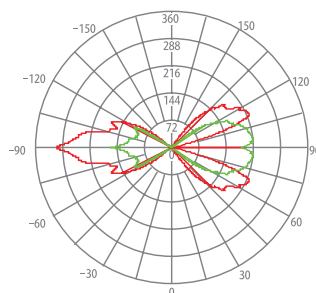

OUTDOOR

EXTERIOR | OUTDOOR | EXTERIOR

HARPE DOUBLE

ALUMINIUM LED CREE IP65

Luminária LED para aplicação em fachadas com design moderno, chips LED de elevada reprodução, alumínio de fundição injetada, elevados níveis de proteção (IP65 e IK06) e forte resistência à corrosão. Emite luz em duas direcções: para cima (6W) e para baixo (6W).

Facade LED luminaire with modern design, high reproduction LED chips, die-cast aluminum, high levels of protection (IP65 and IK06) and strong corrosion resistance. Emits light in two directions: up (6W) and down (6W).

Luminaria LED de fachada de diseño moderno, chips LED de alta reproducción, aluminio fundido a presión, altos niveles de protección (IP65 e IK06) y gran resistencia a la corrosión. Emite luz en dos direcciones: arriba (6W) y abajo (6W).

WATTS	2X 6W
CCT	3000K
TOTAL LUMINOUS FLUX	900lm
LUMINOUS EFFICACY	-
BEAM ANGLE	2x 16°
CRI	≥80
IP	IP65
VOLTAGE	AC220-240V
SIZE	Ø65x160x95mm
CUT-OUT	-
PROTECTION CLASS	Class I
PROTECTION CLASS IK	IK06
POWER FACTOR	-
NOMINAL LIFETIME	30000H
STARTING TIME 100% ON	-
ON/OFF CYCLES	-
ENERGY LABEL	A+
LED BRAND	LED CREE
DRIVER BRAND	-
MOUNTING TYPE	Surface
BODY MATERIAL	Aluminium body in powder coated
COLOR	Grey
BODY SHAPE	-
BOX QUANTITY	20 pcs / carton
GROSS WEIGHT	-
SKU	ILAR-00962

TECHNICAL DRAWING

BEAM ANGLE