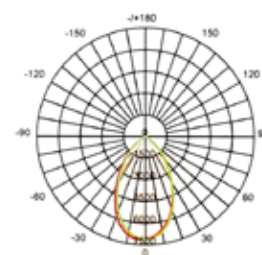

SIRIUS 40W | 80W

SLIM WALL PACK LIGHT

Luminária de Parede Orientável, com opção de ajuste de 270° e alta eficiência de iluminação de 135LM / W, ideal para Fachadas de Indústrias, Comércio e Residências.

Orientable Wall Lamp, with 270° adjustment choice and high lighting efficiency of 135LM / W, ideal for Facades of Industries, Shops and Residences.

Luminaria de Pared Orientable con una opción de ajuste de 270° y alta eficiencia de 135LM / W. Ideal para fachadas industriales, comerciales y residenciales.

WATTS	40W	40W	40W	40W
CCT	4000K	5000K	4000K	5000K
TOTAL LUMINOUS FLUX	5400lm	5400lm	10800lm	10800lm
LUMINOUS EFFICACY	135lm/W	135lm/W	135lm/W	135lm/W
BEAM ANGLE	110°	110°	110°	110°
ROTATION	270°	270°	270°	270°
CRI	≥80	≥80	≥80	≥80
IP	IP65	IP65	IP65	IP65
VOLTAGE	100-240V	100-240V	100-240V	100-240V
SIZE	☒ 232x144x130mm	232x144x130mm	232x232x130mm	232x232x130mm
MODEL	Single	Single	Double	Double
PROTECTION CLASS	Class II	Class II	Class II	Class II
PROTECTION CLASS IK	IK08	IK08	IK08	IK08
POWER FACTOR	>0.9	>0.9	>0.9	>0.9
NOMINAL LIFETIME	50000H	50000H	50000H	50000H
STARTING TIME 100% ON	0.0005s	0.0005s	0.0005s	0.0005s
SWITCHING CYCLE	-	-	-	-
ENERGY LABEL	A+	A+	A+	A+
LED BRAND	Philips LED	Philips LED	Philips LED	Philips LED
DRIVER BRAND	-	-	-	-
MOUNTING TYPE	Surface	Surface	Surface	Surface
BODY MATERIAL	Aluminium	Aluminium	Aluminium	Aluminium
COLOR	Black	Black	Black	Black
BODY SHAPE	-	-	-	-
BOX QUANTITY	1 pc/carton	1 pc/carton	1 pc/carton	1 pc/carton
GROSS WEIGHT	-	-	-	-
SKU	ILAR-00709	ILAR-00514	ILAR-00851	ILAR-00515

TECHNICAL DRAWING

BEAM ANGLE