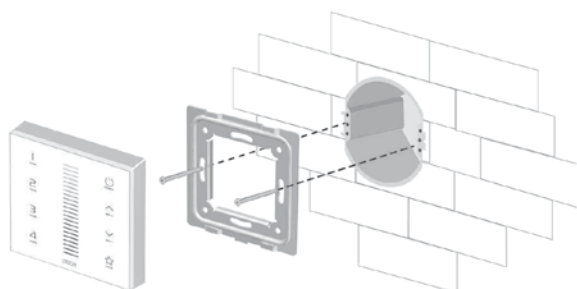

PAINEL EX8S TOUCH RGBW

RGBW WIRELESS PANEL / PANEL TÁCTIL INALÁMBRICO RGBW

Painel Touch RGBW que funciona sem fios no protocolo Wireless ou com fios no protocolo DMX512. Controla até 4 zonas independentes.

RGBW Touch Panel that works wirelessly on the Wireless protocol or wired on the DMX512 protocol. Controls up to 4 independent zones.

Panel Táctil RGBW que funciona de forma Wireless en el protocolo inalámbrico o cableado en el protocolo DMX512. Controla hasta 4 zonas independientes.

RF WIRELESS

IP20

	CONTROL TYPE	INPUT VOLTAGE	OUTPUT SIGNAL	ZONE	WORKING TEMPERATURE	DIMENSIONS	PACKAGE SIZE	WEIGHT (G.W.)	SKU
EX8S TOUCH	RGBW	100-240Vac	RF 2.4GHz / DMX512	4 Zones	-20°C ~ 5°C	L86×W86×H36(mm)	L113×W112×H50(mm)	225G	ILAR-00836

GUIDE - EX5 TOUCH