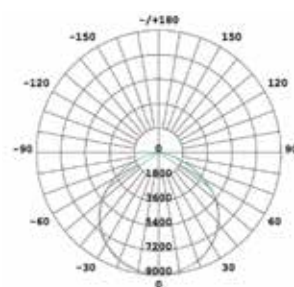

MODEL 100-150WATTS

BEAM ANGLE 150W

BEAM ANGLE 200W