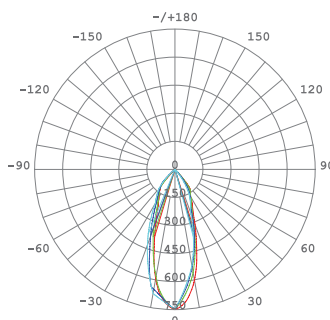

OUTDOOR

EXTERIOR | OUTDOOR | EXTERIOR

ASH

DIE-CASTING ALUMINIUM   EAGLERISE DRIVER   LED CREE   IP65

Luminária LED Exterior de Tecto com design moderno, chips LED de elevada reprodução, alumínio de fundição injetada, elevados níveis de proteção (IP65 e IK10), forte resistência à corrosão.

Exterior Ceiling LED light fixture with modern design, high reproduction LED chips, die-cast aluminum, high levels of protection (IP65 and IK10), strong corrosion resistance.

Luminária LED de Tecto afuera, de diseño moderno, chips LED de alta reproducción, aluminio fundido a presión, altos niveles de protección (IP65 e IK10), fuerte resistencia a la corrosión.

WATTS	6W
CCT	3000K
TOTAL LUMINOUS FLUX	410lm
LUMINOUS EFFICACY	-
BEAM ANGLE	45°
CRI	≥80
IP	IP65
VOLTAGE	AC220-240V
SIZE	100x100mm
CUT-OUT	-
PROTECTION CLASS	Class I
PROTECTION CLASS IK	IK10
POWER FACTOR	-
NOMINAL LIFETIME	25000H
STARTING TIME 100% ON	0.0005s
ON/OFF CYCLES	-
ENERGY LABEL	A+
LED BRAND	LED CREE
DRIVER BRAND	EAGLERISE DRIVER
MOUNTING TYPE	Surface
BODY MATERIAL	Die-casting aluminium Clear polycarbonate diffuser
COLOR	Grey
BODY SHAPE	Square
BOX QUANTITY	6 pcs / carton
GROSS WEIGHT	-
SKU	ILAR-00808

TECHNICAL DRAWING

BEAM ANGLE