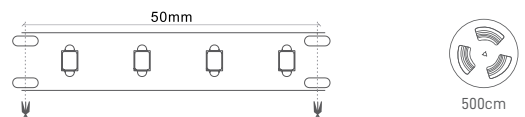

INSTALLATION

3M 3M 3M 3M

Stick-on