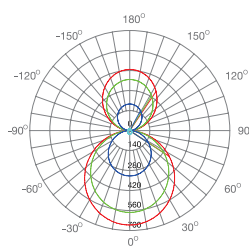

WYN

Luminária de suspensão com design moderno de dupla emissão de luz (40% superior e 60% inferior). Possui uma placa de guia de luz (LGP) de alta performance, e uma iluminação uniforme (270° de feixe de luz) criando um ambiente radiante e de longa durabilidade.

Suspended luminaire with modern dual-light design (40% upwards and 60% downwards). It has a high-performance LGP (light guide plate), and an uniform illumination environment (270° beam light) creating a radiant environment with high durability.

Luminaria colgante con diseño moderno de doble luz (40% superior y 60% inferior), con una placa de guía de luz (LGP) de alto rendimiento, y una luminancia uniforme (haz de luz de 270°) creando un ambiente radiante y con mucha durabilidad.

WATTS	30W
CCT	4000K
TOTAL LUMINOUS FLUX	2400lm
LUMINOUS EFFICACY	80lm/w
BEAM ANGLE	270°
CRI	≥80
IP	IP40
VOLTAGE	200-240V 50/60Hz
SIZE	900x150x19mm
CUT-OUT	-
PROTECTION CLASS	Class I
PROTECTION CLASS IK	IK06
POWER FACTOR	≥0.9
NOMINAL LIFETIME	50.000H
STARTING TIME 100% ON	0.0001s
ON/OFF CYCLES	100.000
ENERGY LABEL	A+
LED BRAND	Sanan
DRIVER BRAND	-
MOUNTING TYPE	Suspended
BODY MATERIAL	Aluminium
COLOR	White RAL9016
BODY SHAPE	Rectangle
BOX QUANTITY	6 pcs/carton
GROSS WEIGHT	18.6kg
SKU	ILAR-00654

TECHNICAL DRAWING

BEAM ANGLE

LIGHTING