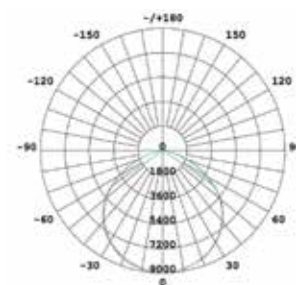

MODEL 100-150WATTS

BEAM ANGLE 150W

BEAM ANGLE 200W