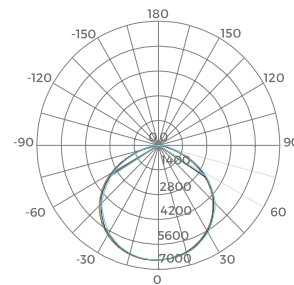

MODEL 100-150WATTS

BEAM ANGLE 150W

BEAM ANGLE 200W