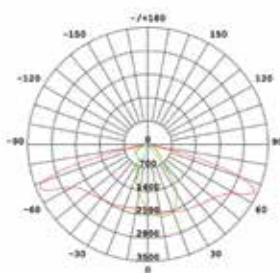

BEAM ANGLE

RECOMMENDED ACCESSORIES

DESCRIPTION	SKU
SUPORTE PAREDE 45° 45° WALL FITTING SOPORTE PARED 45° 250xØ60mm Aluminium	ILAR-01032