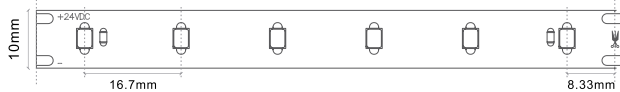

IP20

CRI >94

LM-80 10.000H

14.4W/MT IP20 24V

POWER	14.4W / MT	14.4W / MT	14.4W / MT
CCT	2700K	4000K	6500K
IP	IP20	IP20	IP20
VOLTAGE	24V	24V	24V
LED	SMD 2835	SMD 2835	SMD 2835
PF	≥0.95	≥0.95	≥0.95
CRI	≥0.94	≥0.94	≥0.94
LED / MT	60	60	60
FLUX	990Lm / mt	1050Lm / mt	1100Lm / mt
WIDTH	10mm	10mm	10mm
LENGHT	5 meters	5 meters	5 meters
SKU	ILAR-00620	ILAR-00621	ILAR-00622

BEAM ANGLE

14.4W/MT IP65 24V

IP65

CRI >94

LM-80 10.000H

POWER	14.4W / MT	14.4W / MT	14.4W / MT
CCT	2700K	4000K	6500K
IP	IP65	IP65	IP65
VOLTAGE	24V	24V	24V
LED	SMD 2835	SMD 2835	SMD 2835
PF	≥0.95	≥0.95	≥0.95
CRI	≥0.94	≥0.94	≥0.94
LED / MT	60	60	60
FLUX	792Lm / mt	840Lm / mt	880Lm / mt
WIDTH	10mm	10mm	10mm
LENGHT	5 meters	5 meters	5 meters
SKU	ILAR-00623	ILAR-00624	ILAR-00625

BEAM ANGLE

INSTALLATION

RECOMMENDED ACCESSORIES