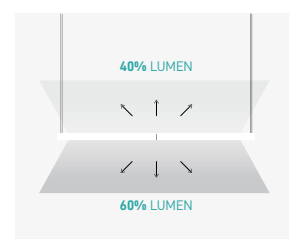

WYN

Luminária de suspensão com design moderno de dupla emissão de luz (40% superior e 60% inferior). Possui uma placa de guia de luz (LGP) de alta performance, e uma iluminação uniforme (270° de feixe de luz) criando um ambiente radiante e de longa durabilidade.

Suspended luminaire with modern dual-light design (40% upwards and 60% downwards). It has a high-performance LGP (light guide plate), and an uniform illumination environment (270° beam light) creating a radiant environment with high durability.

Luminaria colgante con diseño moderno de doble luz (40% superior y 60% inferior), con una placa de guía de luz (LGP) de alto rendimiento, y una luminancia uniforme (haz de luz de 270°) creando un ambiente radiante y con mucha durabilidad.

WATTS	30W
CCT	4000K
TOTAL LUMINOUS FLUX	2400lm
LUMINOUS EFFICACY	80lm/w
BEAM ANGLE	270°
CRI	≥80
IP	IP40
VOLTAGE	200-240V 50/60Hz
SIZE	900x150x19mm
CUT-OUT	-
PROTECTION CLASS	Class I
PROTECTION CLASS IK	IK06
POWER FACTOR	≥0.9
NOMINAL LIFETIME	50.000H
STARTING TIME 100% ON	0.0001s
ON/OFF CYCLES	100.000
ENERGY LABEL	A+
LED BRAND	Sanan
DRIVER BRAND	-
MOUNTING TYPE	Suspended
BODY MATERIAL	Aluminium
COLOR	White RAL9016
BODY SHAPE	Rectangle
BOX QUANTITY	6 pcs/carton
GROSS WEIGHT	18.6kg
SKU	ILAR-00654

TECHNICAL DRAWING

BEAM ANGLE

LIGHTING