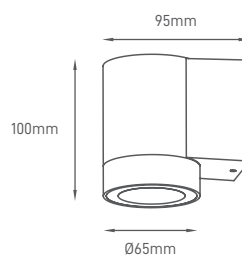

TECHNICAL DRAWING